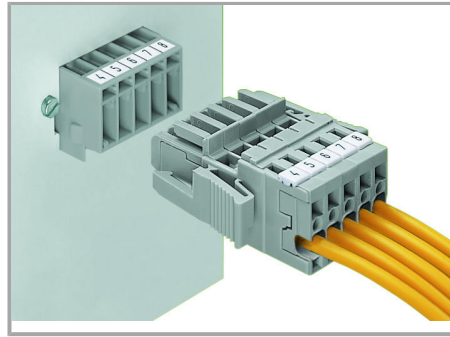

—
Supus modificărilor.

- Zuken CR-5000 and CR-8000

PCB Component Libraries (EDA), PCB CAD Library Ultra Librarian

Installation Notes

Application

Male header with mounting flanges

1-conductor female plug with bottom-mount locking levers