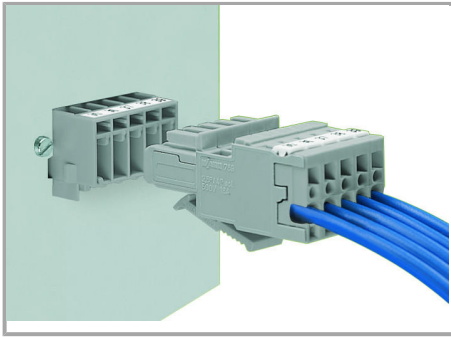

—
Supus modificărilor.

- Zuken CR-5000 and CR-8000

PCB Component Libraries (EDA), PCB CAD Library Ultra Librarian

Installation Notes

Application

Male header with mounting flanges

1-conductor female plug with bottom-mount locking levers