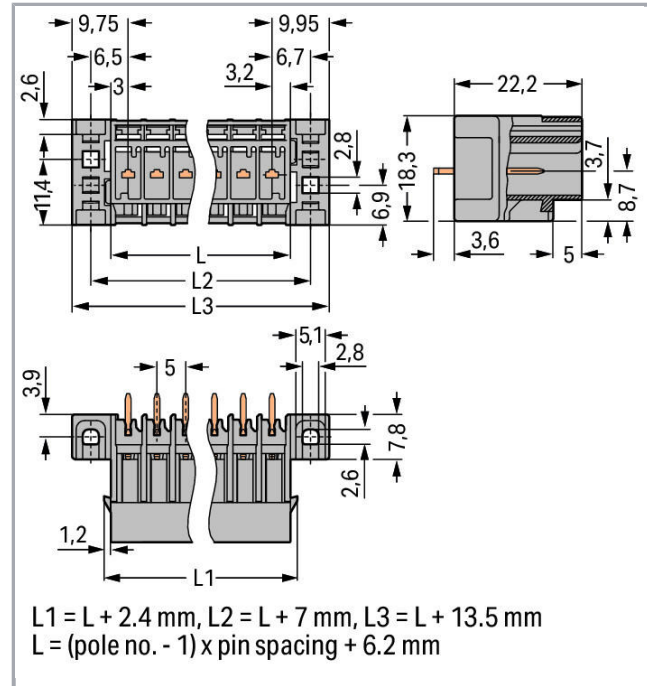

Date

Electrical data

Ratings per IEC/EN 60664-1

Nominal voltage (III/3)	250 V
Rated surge voltage (III/3)	4 kV
Rated voltage (III/2)	500 V
Rated surge voltage (III/2)	4 kV
Rated current	32 A
Legend (ratings)	(III / 3) ≙ Overvoltage category III / Pollution degree 3

Supus modificărilor.

WAGO Kontakttechnik GmbH & Co. KG
/Representative Office Romania
Sos. Pipera-Tunari nr. 1/1
building 1, 2nd floor | 077190 Voluntari, Ilfov
Tel.: +40-(0)31 421 85 68 | Email: info-RO@wago.com

Aveți întrebări despre produsele noastre?
Vă stăm la dispoziție pentru preluarea apelului la +40 (0) 31 421 85 68.