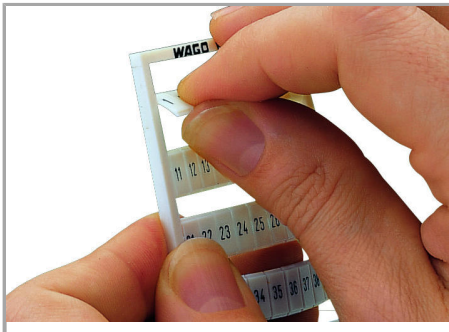

Fire load 0,257 MJ

Commercial data

Product Group	2 (Terminal Block Accessories)
Packaging type	bag
Country of origin	DE
GTIN	4017332396936
Customs tariff number	49119900000

Counterpart

Installation Notes

Application

Separating a strip from the WMB marker card.