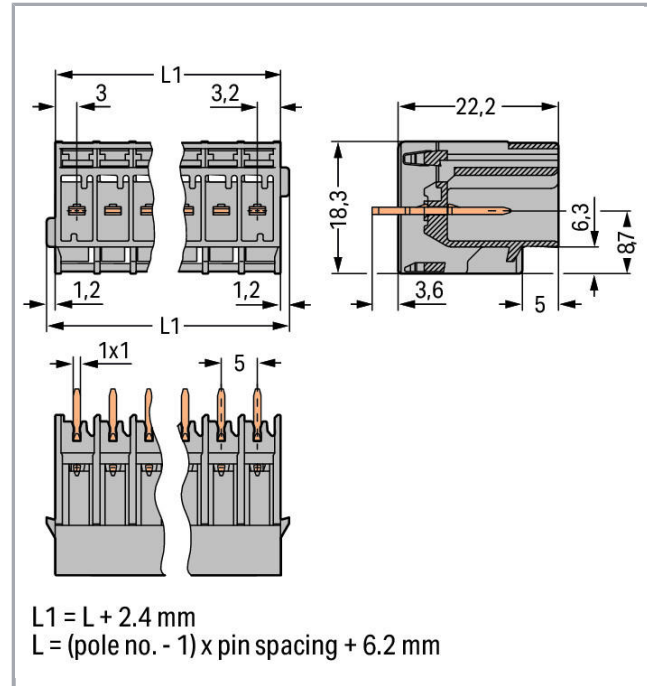

## Fișă tehnică | Număr articol: 769-642

THT male header; 1.0 x 1.0 mm solder pin; straight; Pin spacing 5 mm; 12-pole; gray

[www.wago.com/769-642](http://www.wago.com/769-642)

RoHS  Compliant

[BOMcheck.net](https://www.bomcheck.net)