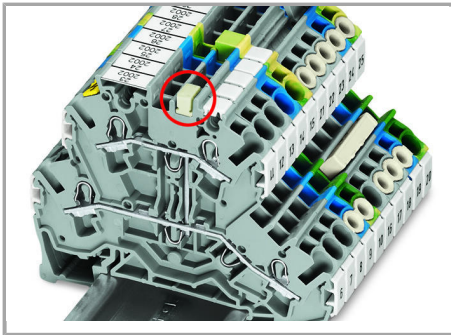

Commoning two levels via double-deck vertical jumper (2002-492).

Familie de produse

TOPJOB® S

TOPJOB® S: In various industrial applications and modern building installations, WAGO's wide and versatile range of rail-mount terminal blocks provides more than just reliable electrical connections.