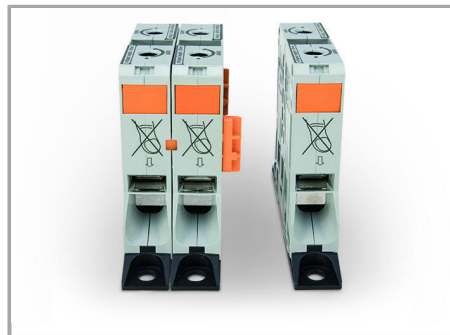

Fișă tehnică | Număr articol: 285-448

Fixing element; for 50 mm² high-current terminal blocks; orange

www.wago.com/285-448

Date

Material Data

Color	orange
Weight	0,6 g

Commercial data

Packaging type	BOX
----------------	-----

Additional Information

Technical explanations

Apr 3, 2019

pdf
2,1 MB

Descărcare

Installation Notes

Assembly

Optionally, insert block-to-block connector (285-448) into housing slot.

Align and snap high-current, through terminal blocks together.

Supus modificărilor.