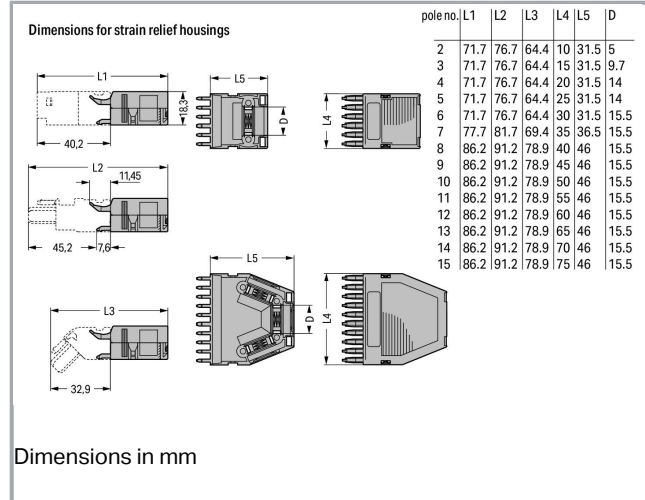

RoHS  Compliant

BOMcheck.net

Culoare:

**Date**

**Connection data**

Pole No. 10

**Geometrical Data**

Width 50 mm / 1.969 inch  
 Height 18,3 mm / 0.72 inch  
 Depth 46 mm / 1.811 inch