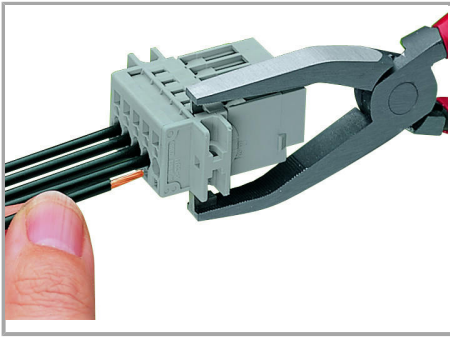

Male connector with snap-in flanges (769-605/006-000) into the cutout

For removal, insert operating tool (2.5 mm blade) into release slot.

Press center part on both the top and bottom of the connector. Then remove snap-in flange.

Sheet metal cutout (for female plugs without locking levers)

Male connectors with CAGE CLAMP® connection (769-6xx/006-000) and snap-in flanges

Inserting a conductor

Supus modificărilor.

Operating tool

Inserting a conductor via operating tool
(example shows a male connector).