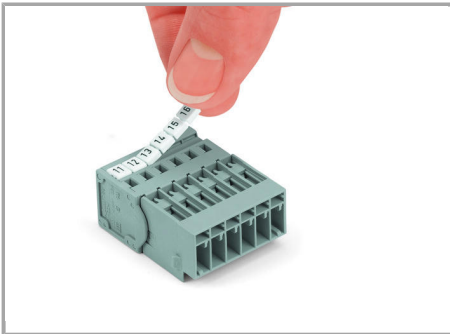

Sheet metal cutout (for female plugs without locking levers)

Male connectors with CAGE CLAMP® connection (769-6xx/006-000) and snap-in flanges

Inserting a conductor

Supus modificărilor.

Operating tool

Inserting a conductor via operating tool
(example shows a male connector).

Marking

Labeling a male connector with
CAGE CLAMP® connection via Mini-WSB
quick markers.

Familie de produse

X-COM

[Afișare globală produse din familie.](#)

Supus modificărilor.