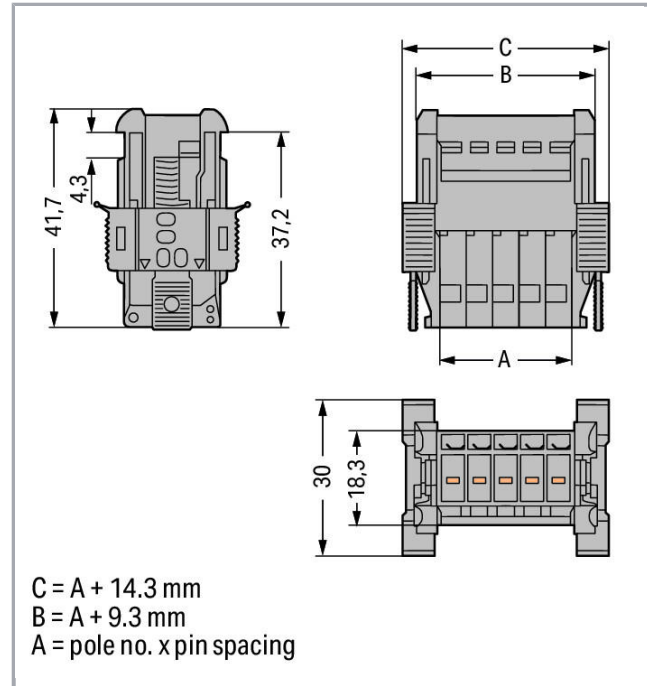

Fișă tehnică | Număr articol: 769-607/006-000

1-conductor male connector; Snap-in flange; 4 mm²; Pin spacing 5 mm; 7-pole; 4,00 mm²; gray

www.wago.com/769-607/006-000

RoHS Compliant

BOMcheck.net

Culoare: ■

Geometrical Data

Pin spacing	5 mm / 0.197 inch
Width	49.3 mm / 1.941 inch
Height	30 mm / 1.181 inch
Depth	41.7 mm / 1.642 inch

Mechanical data

Mounting type	Snap-in
---------------	---------

Plug connection