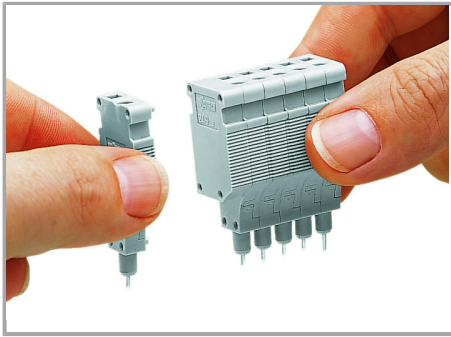

Snapping test plug and spacer modules together to assemble a multipole test plug module (max. 10 poles).

Inserting a conductor

CAGE CLAMP® connection

0.08 ... 1.5 mm²; 5 mm wide module

0.08 ... 2.5 mm²; 6 mm wide module