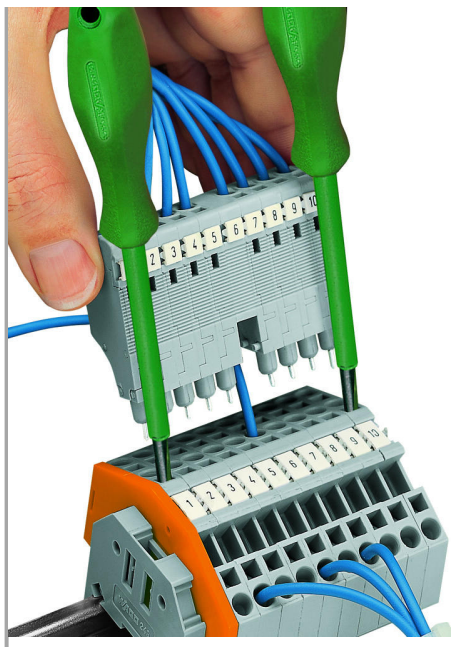

Snapping test plug and spacer modules together to assemble a multipole test plug module (max. 10 poles).

Inserting a conductor

CAGE CLAMP® connection

0.08 ... 1.5 mm²; 5 mm wide module

0.08 ... 2.5 mm²; 6 mm wide module

Supus modificărilor.

For easily testing terminal block assemblies, WAGO's L-type test plug modules with CAGE CLAMP® may be used on unwired terminal blocks. For testing, the module is assembled with spring-loaded pins in the center positions and rigid pin modules at the ends. The terminal blocks corresponding to the end position modules are opened using operating tools (as shown) – these rigid pins are then held in place by the CAGE CLAMP®.

The intermediate pins are spring-loaded and make contact with the current bars of the unwired clamping units.

Clamping units needing to remain wired may be skipped by assembling a spacer in the test plug module.