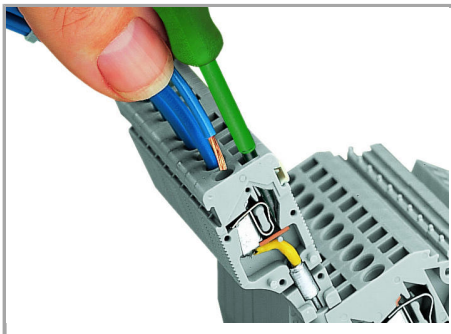

Snapping test plug and spacer modules together to assemble a multipole test plug module (max. 10 poles).

Inserting a conductor

CAGE CLAMP® connection

0.08 ... 1.5 mm²; 5 mm wide module

0.08 ... 2.5 mm²; 6 mm wide module

Supus modificărilor.

For easily testing terminal block assemblies, WAGO's L-type test plug modules with CAGE CLAMP® may be used on unwired terminal blocks. For testing, the module is assembled with spring-loaded pins in the center positions and rigid pin modules at the ends. The terminal blocks corresponding to the end position modules are opened using operating tools (as shown) – these rigid pins are then held in place by the CAGE CLAMP®.

The intermediate pins are spring-loaded and make contact with the current bars of the unwired clamping units.

Clamping units needing to remain wired may be skipped by assembling a spacer in the test plug module.