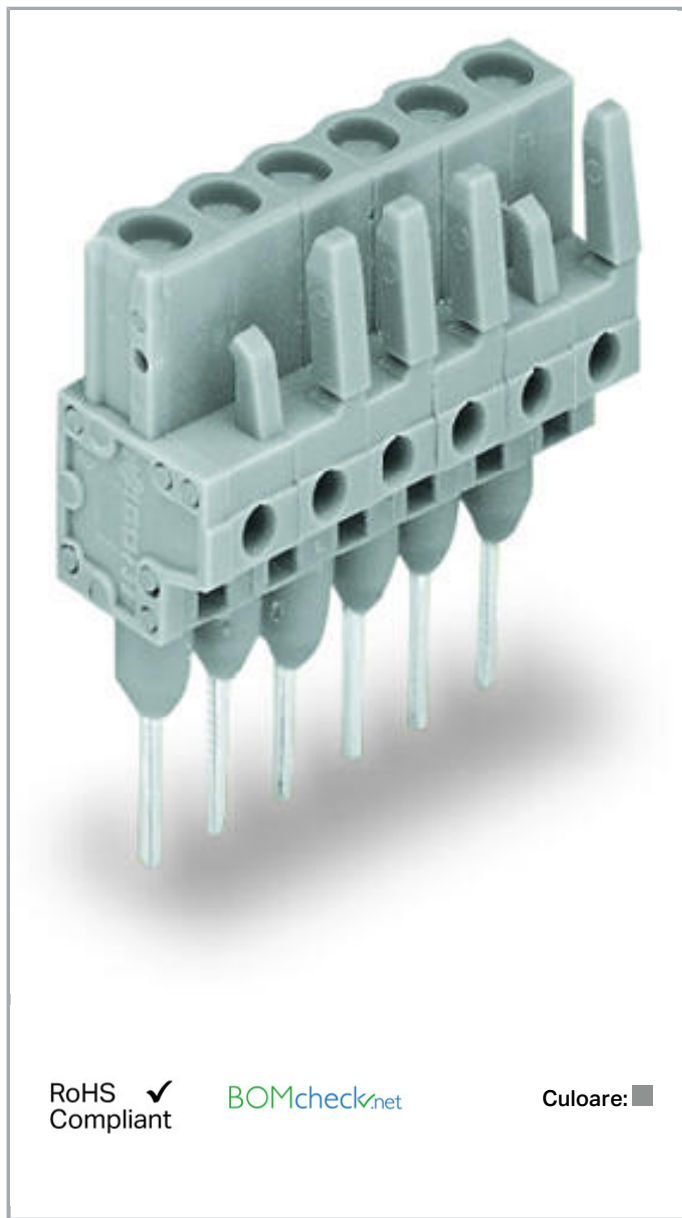

Fișă tehnică | Număr articol: 232-135/005-000

Female connector for rail-mount terminal blocks; 0.6 x 1 mm pins; straight;
Pin spacing 5 mm; 5-pole; gray

www.wago.com/232-135/005-000

RoHS Compliant

BOMcheck.net

Aveți întrebări despre produsele noastre?
Vă stăm la dispoziție pentru preluarea apelului la +40 (0) 31 421 85 68.

Descriere articol

- Pluggable connectors for rail-mount terminal blocks equipped with CAGE CLAMP® connection
- Female connectors with long contact pins connect to the termination ports of 280 Series Rail-Mount Terminal Blocks
- Female connectors are touch-proof when unmated, providing a pluggable, live output
- With coding fingers

Safety information 1:

The *MCS – MULTI CONNECTION SYSTEM* includes connectors without breaking capacity in accordance with DIN EN 61984. When used as intended, these connectors must not be connected/disconnected when live or under load. The circuit design should ensure header pins, which can be touched, are not live when unmated.