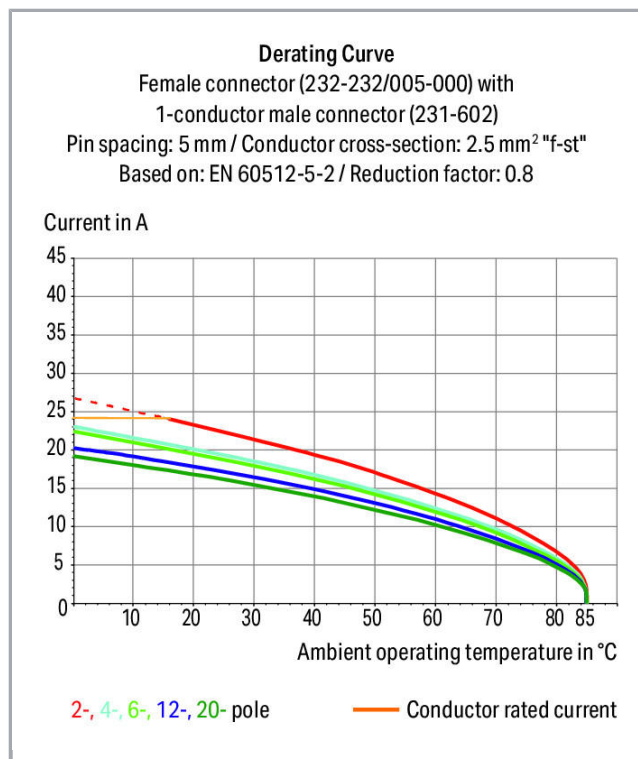

Supus modificărilor.

WAGO Kontakttechnik GmbH & Co. KG
/Representative Office Romania
Sos. Pipera-Tunari nr. 1/1
building 1, 2nd floor | 077190 Voluntari, Ilfov
Tel.: +40-(0)31 421 85 68 | Email: info-RO@wago.com

Aveți întrebări despre produsele noastre?
Vă stăm la dispoziție pentru preluarea apelului la +40 (0) 31 421 85 68.