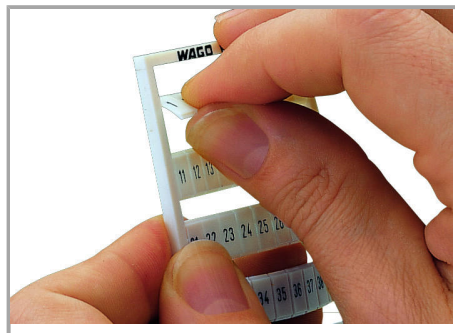

Material Data

Color	white
Weight	6,6 g
Fire load	0,196 MJ

Commercial data

Product Group	2 (Terminal Block Accessories)
Packaging type	bag
Country of origin	DE
GTIN	4055143698689
Customs tariff number	49119900000

Counterpart

Installation Notes

Application

Separating a strip from the WMB marker card.