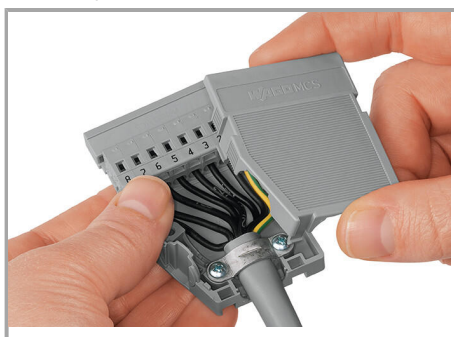

URL

Descărcare

Installation Notes

Assembly

Snapping a cover into the unused cable outlet.

Assembly

Strain relief housing shown with a male connector equipped with CAGE CLAMP®

Assembly