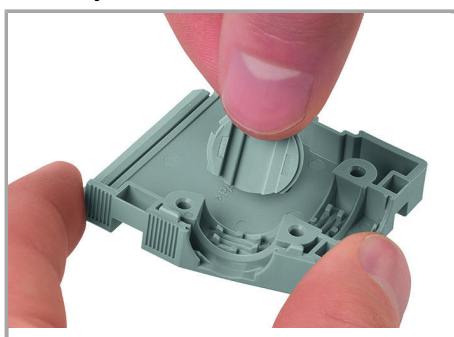

URL

Descărcare

Installation Notes

Assembly

Snapping a cover into the unused cable outlet.

Assembly

Strain relief housing shown with a male connector equipped with CAGE CLAMP®

Assembly