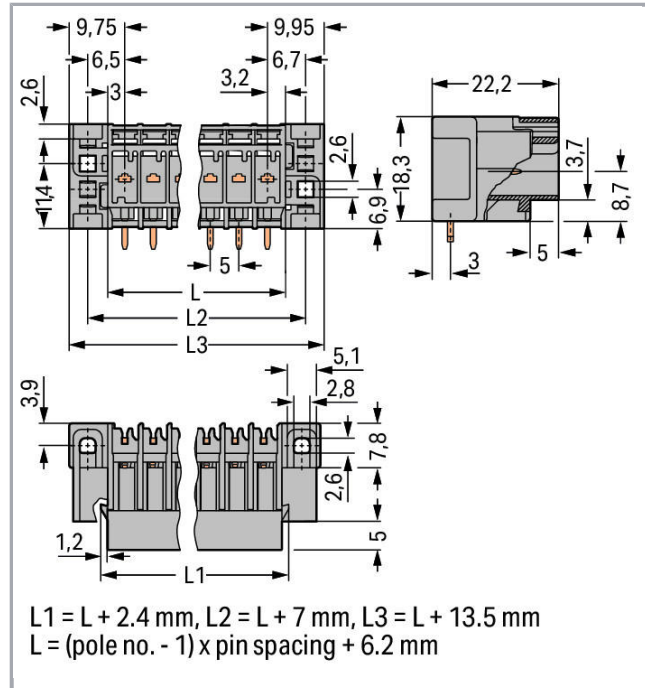

Fișă tehnică | Număr articol: 769-672/004-000

THT male header; 1.0 x 1.0 mm solder pin; angled; Pin spacing 5 mm; 12-pole; gray

www.wago.com/769-672/004-000

RoHS Compliant

BOMcheck.net

Culoare: ■

Date

Electrical data

Pin spacing	5 mm / 0.197 inch
Width	74.7 mm / 2.941 inch
Height from the surface	18.3 mm / 0.72 inch
Depth	22.2 mm / 0.874 inch

Mechanical data

Mounting type	Mounting flange
---------------	-----------------