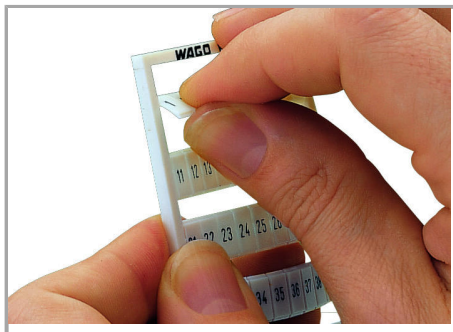

Fire load 0,257 MJ

Commercial data

Product Group	2 (Terminal Block Accessories)
Packaging type	BOX
Country of origin	DE
GTIN	4017332397162
Customs tariff number	49119900000

Counterpart

Installation Notes

Application

Separating a strip from the WMB marker card.