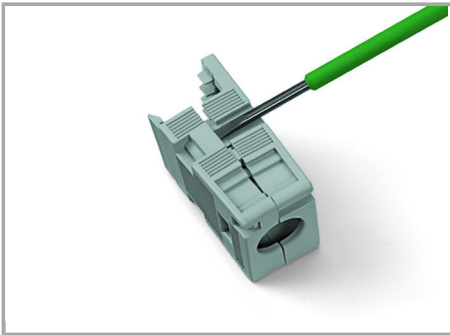

Assembly

Disassembling a strain relief housing is only possible using an operating tool (e.g., 210-719).

Supus modificărilor.