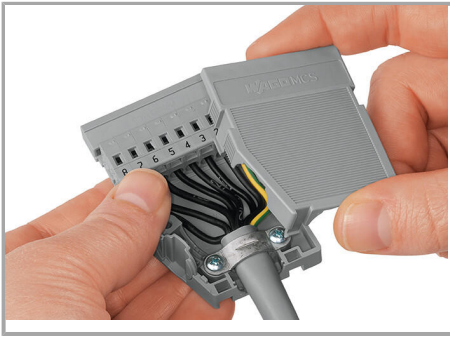

[URL](#)

[Descărcare](#)

Installation Notes

Assembly

Snapping a cover into the unused cable outlet.

Assembly

Supus modificărilor.

Strain relief housing shown with a male connector equipped with CAGE CLAMP®