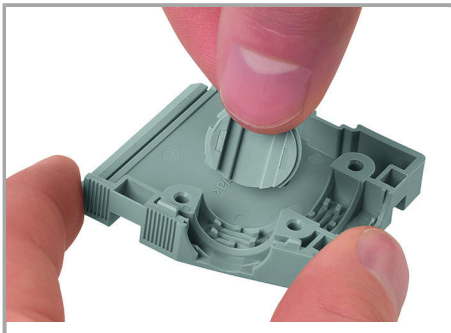

[URL](#)

[Descărcare](#)

Installation Notes

Assembly

Snapping a cover into the unused cable outlet.

Assembly

Supus modificărilor.

Strain relief housing shown with a male connector equipped with CAGE CLAMP®