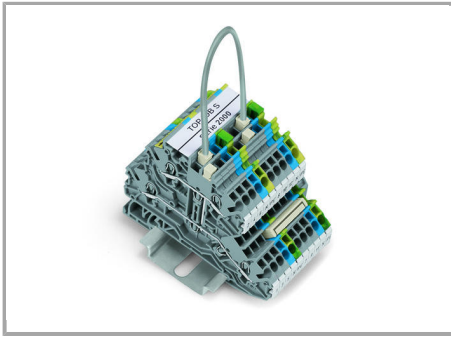

Fișă tehnică | Număr articol: 2009-404

Push-in type wire jumper; insulated; wire length 110 mm; Conductor cross section 0.75 mm²; suitable for 2000 and 2020 Series rail-mounted terminal blocks; gray

www.wago.com/2009-404

WSCAD Universe 2009-404	URL	Descărcare
-------------------------	-----	------------

Installation Notes

Jumpered

Supus modificărilor.

Push down the wire jumper (2009-402) until fully inserted. Lift the jumper with an operating tool for rewiring.

Commoning

Push-in type wire jumpers common terminal blocks over longer distances and across multiple levels.

Familie de produse

TOPJOB® S

TOPJOB® S: In various industrial applications and modern building installations, WAGO's wide and versatile range of rail-mount terminal blocks provides more than just reliable electrical connections.