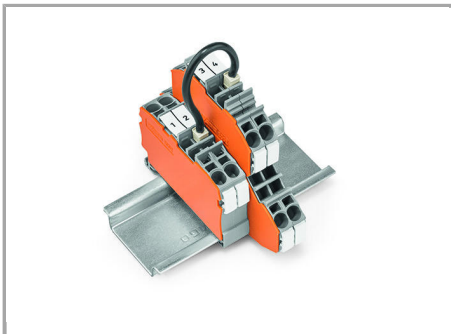

Fișă tehnică | Număr articol: 2009-404

Push-in type wire jumper; insulated; wire length 110 mm; Conductor cross section 0.75 mm²; suitable for 2000 and 2020 Series rail-mounted terminal blocks; gray

www.wago.com/2009-404

WSCAD Universe 2009-404	URL	Descărcare
-------------------------	-----	------------

Installation Notes

Jumpered

Supus modificărilor.

Push down the wire jumper (2009-402) until fully inserted. Lift the jumper with an operating tool for rewiring.

Commoning

Push-in type wire jumpers common terminal blocks over longer distances and across multiple levels.

Familie de produse

TOPJOB® S

TOPJOB® S: In various industrial applications and modern building installations, WAGO's wide and versatile range of rail-mount terminal blocks provides more than just reliable electrical connections.