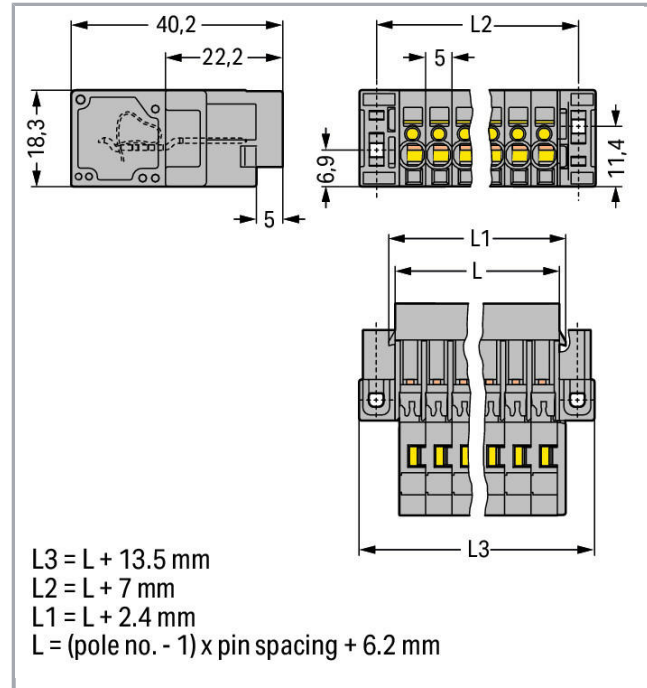

Fișă tehnică | Număr articol: 769-607/004-000

1-conductor male connector; Feedthrough flange; 4 mm²; Pin spacing 5 mm;
7-pole; 4,00 mm²; gray

www.wago.com/769-607/004-000

Date

Electrical data

Ratings per IEC/EN 60664-1

Nominal voltage (III/3)	500 V
Rated surge voltage (III/3)	6 kV
Rated current	32 A
Legend (ratings)	(III / 3) ≙ Overvoltage category III / Pollution degree 3

Connection data

Connection technology	CAGE CLAMP®
Actuation type	Operating tool
Connectable conductor materials	Copper
Nominal cross-section	4 mm ²

Geometrical Data

Pin spacing	5 mm / 0.197 inch
Width	49.7 mm / 1.957 inch
Height from the surface	18.3 mm / 0.72 inch
Depth	40.2 mm / 1.583 inch

Mechanical data

Mounting type	Mounting flange
---------------	-----------------