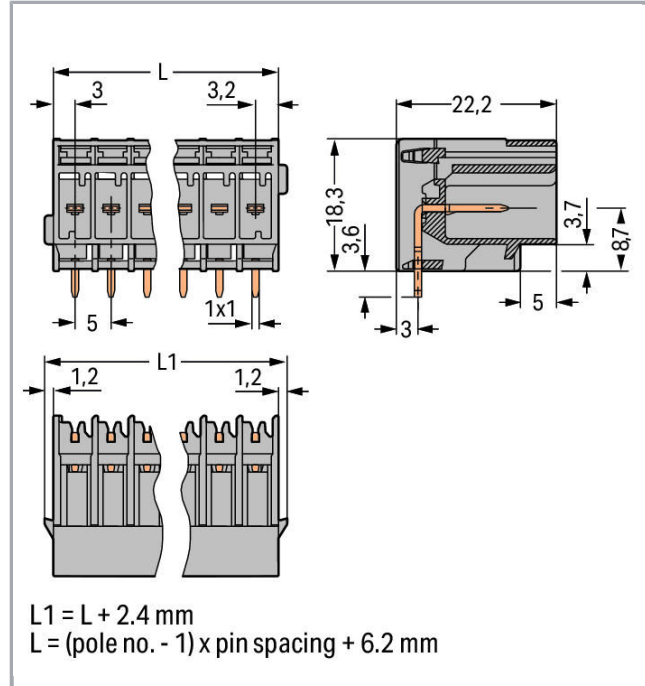

Date

Electrical data

Ratings per IEC/EN 60664-1

Nominal voltage (III/3)	250 V
Rated surge voltage (III/3)	4 kV
Rated voltage (III/2)	500 V
Rated surge voltage (III/2)	4 kV
Rated current	32 A
Legend (ratings)	(III / 3) ≙ Overvoltage category III / Pollution degree 3

Supus modificărilor.

WAGO Kontakttechnik GmbH & Co. KG
/Representative Office Romania
Sos. Pipera-Tunari nr. 1/1
building 1, 2nd floor | 077190 Voluntari, Ilfov
Tel.: +40-(0)31 421 85 68 | Email: info-RO@wago.com

Aveți întrebări despre produsele noastre?
Vă stăm la dispoziție pentru preluarea apelului la +40 (0) 31 421 85 68.