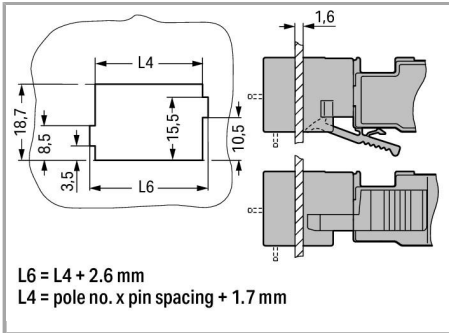

Installation Notes

Assembly

Cutout

Male headers with solder pins