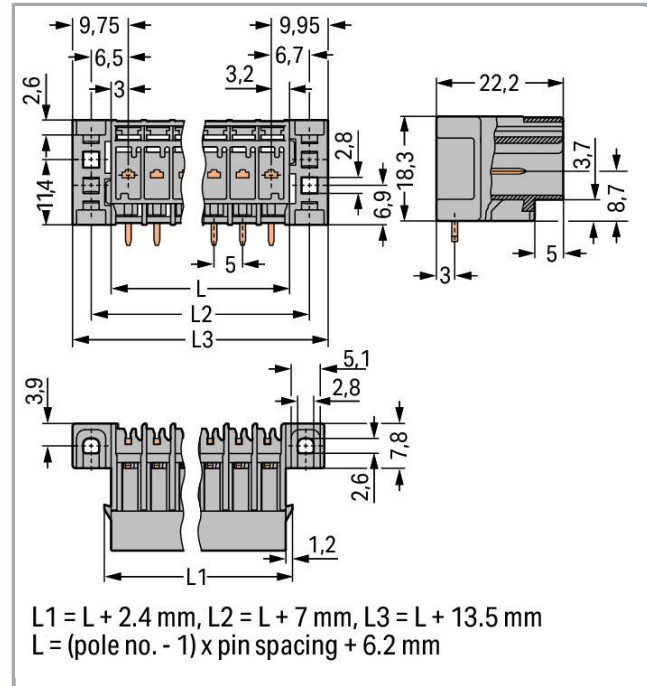

Fișă tehnică | Număr articol: 769-669/003-000

THT male header; 1.0 x 1.0 mm solder pin; angled; clamping collar; Pin spacing 5 mm; 9-pole; gray

www.wago.com/769-669/003-000

RoHS Compliant

BOMcheck.net

Culoare: ■

Pin spacing	5 mm / 0.197 inch
Width	59,7 mm / 2.35 inch
Height from the surface	18,3 mm / 0.72 inch
Depth	22,2 mm / 0.874 inch

Mechanical data

Mounting type	Mounting flange
---------------	-----------------