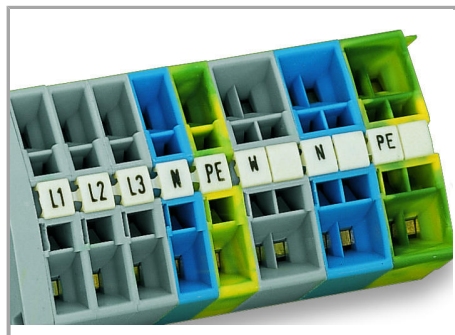

Fișă tehnică | Număr articol: 247-507/000-006

Mini-WSB marking card; as card; MARKED; - (100x); not stretchable;
Horizontal marking; snap-on type; blue

www.wago.com/247-507/000-006

Date

Technical Data

Suitable	for WAGO-I/O-SYSTEM
Marking	-
Marking (number)	100
Marking direction	Horizontal marking
Marking color	black
Marking type	Symbol
Darstellung des Aufdrucks	same symbols per strip
Pre-assembly	10 strips with 10 markers per card

Aveți întrebări despre produsele noastre?
Vă stăm la dispoziție pentru preluarea apelului la +40 (0) 31 421 85 68.

Geometrical Data

Marker/Strip width	5 mm
Marker width	5 mm

Material Data

Color	blue
Weight	6,7 g
Fire load	0,201 MJ

Commercial data

Product Group	2 (Terminal Block Accessories)
Packaging type	BOX
Country of origin	DE
GTIN	4017332257985
Customs tariff number	49119900000

Counterpart

Installation Notes

Marking

Marking via Mini-WSB Quick markers.