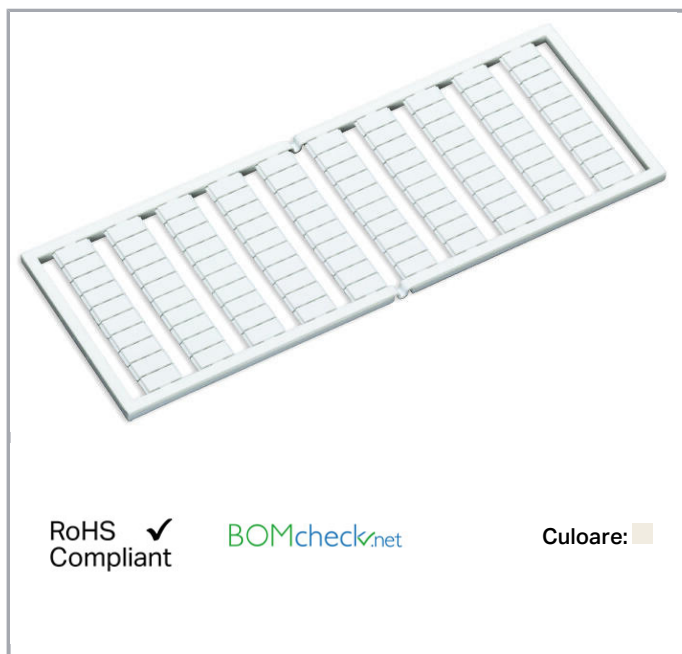

Fișă tehnică | Număr articol: 209-605

WSB marking card; as card; MARKED; 31 ... 40 (10x); not stretchable; Vertical marking; snap-on type; white

www.wago.com/209-605

Date

Technical Data

| | |
|---------------------------|------------------------------------|
| Marking | 31 ... 40 |
| Marking (number) | 10 |
| Marking direction | Vertical marking |
| Marking color | black |
| Marking type | Digits |
| Darstellung des Aufdrucks | consecutive numbers per strip |
| Pre-assembly | 10 strips with 10 markers per card |