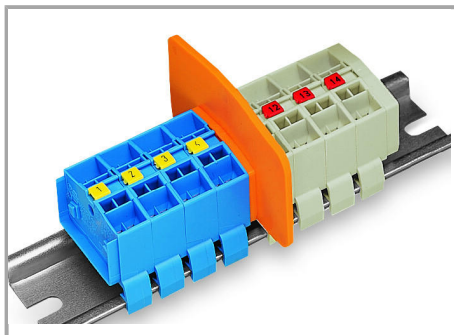

GTIN	4017332253888

Customs tariff number	85389099990

Counterpart

Descărcări Documentation

Additional Information

Technical explanations	Apr 3, 2019	pdf 2,1 MB	Descărcare

CAD/CAE-Data

CAD data

2D/3D Models 264-367	URL	Descărcare

CAE data

EPLAN Data Portal 264-367	URL	Descărcare

WSCAD Universe 264-367	URL	Descărcare

Installation Notes

Ex Application

Ex e/Ex i separator plate for miniature rail-mount terminal blocks

Supus modificărilor.

WAGO Kontakttechnik GmbH & Co. KG
/Representative Office Romania
Sos. Pipera-Tunari nr. 1/1
building 1, 2nd floor | 077190 Voluntari, Ilfov
Tel.: +40-(0)31 421 85 68 | Email: info-RO@wago.com

Aveți întrebări despre produsele noastre?
Vă stăm la dispoziție pentru preluarea apelului la +40 (0) 31 421 85 68.