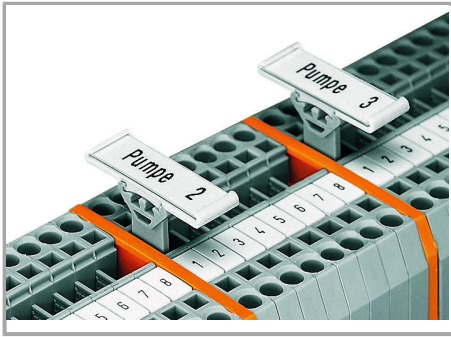

Group marker carrier (209-141 and 209-112)

Supus modificărilor.

WAGO Kontakttechnik GmbH & Co. KG
/Representative Office Romania
Sos. Pipera-Tunari nr. 1/1
building 1, 2nd floor | 077190 Voluntari, Ilfov
Tel.: +40-(0)31 421 85 68 | Email: info-RO@wago.com

Aveți întrebări despre produsele noastre?
Vă stăm la dispoziție pentru preluarea apelului la +40 (0) 31 421 85 68.