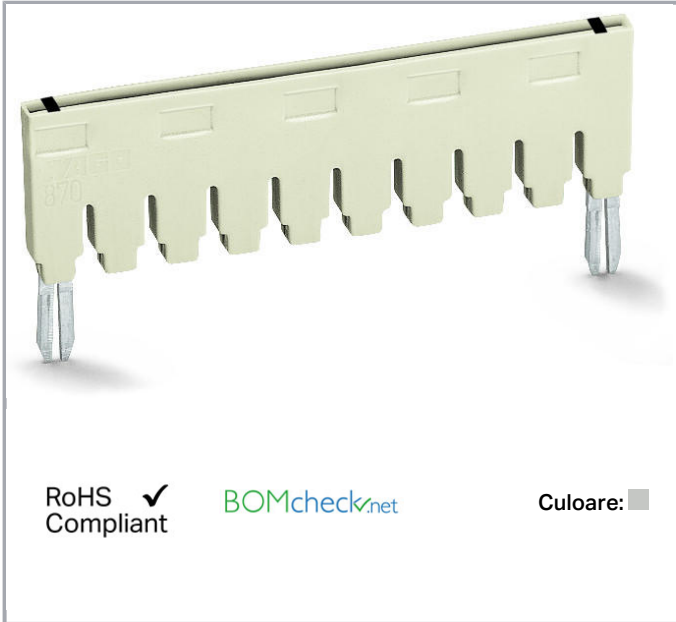

## Fișă tehnică | Număr articol: 870-437

Push-in type jumper bar; insulated; from 1 to 7; Nominal current 18 A; light gray

[www.wago.com/870-437](http://www.wago.com/870-437)