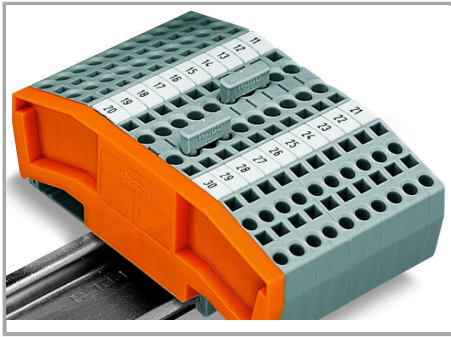

Fișă tehnică | Număr articol: 281-485

Comb-style jumper bar; insulated; 5-way; IN = IN terminal block; gray

www.wago.com/281-485

Date

Material Data

Color	gray
Fire load	0,021 MJ
Weight	6,2 g

Commercial data

[Descărcare](#)

Installation Notes

Jumpered

Supus modificărilor.

Commoning with comb-style jumper bar.

Push comb-style jumper bar down until fully inserted.

Jumpered

4-conductor through terminal blocks, angled type –