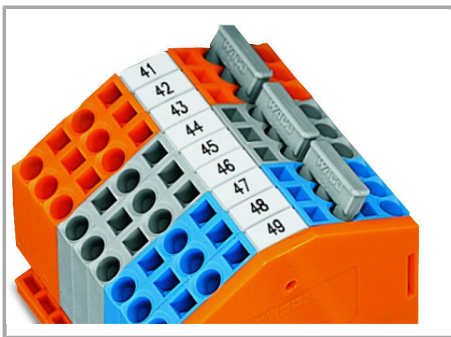

Fișă tehnică | Număr articol: 281-485

Comb-style jumper bar; insulated; 5-way; IN = IN terminal block; gray

www.wago.com/281-485

Date

Material Data

Color	gray
Fire load	0,021 MJ
Weight	6,2 g

Commercial data

[Descărcare](#)

Installation Notes

Jumpered

Supus modificărilor.

Commoning with comb-style jumper bar.

Push comb-style jumper bar down until fully inserted.

Jumpered

4-conductor through terminal blocks, angled type –

formation of groups with 3-way, comb-style jumper bars

Jumpered

Supus modificărilor.

Carrier terminal blocks with component plugs,

alternate comb-style jumper bars,

3-way, comb-style jumper bar

Jumpered

Commoning front-entry disconnect terminal blocks via comb-style jumper bar using a 10-pole operating tool.