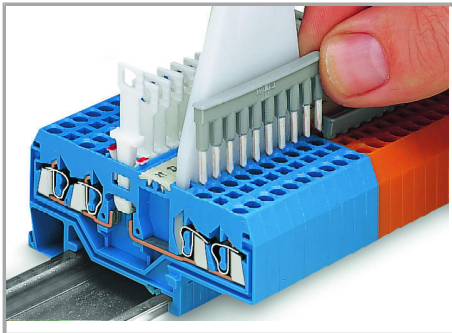

Fișă tehnică | Număr articol: 281-485

Comb-style jumper bar; insulated; 5-way; IN = IN terminal block; gray

www.wago.com/281-485

Date

Material Data

Color	gray
Fire load	0,021 MJ
Weight	6,2 g

Commercial data

[Descărcare](#)

Installation Notes

Jumpered

Supus modificărilor.

Commoning with comb-style jumper bar.

Push comb-style jumper bar down until fully inserted.

Jumpered

4-conductor through terminal blocks, angled type –

formation of groups with 3-way, comb-style jumper bars

Jumpered

Supus modificărilor.

Carrier terminal blocks with component plugs,

alternate comb-style jumper bars,

3-way, comb-style jumper bar

Jumpered

Commoning front-entry disconnect terminal blocks via comb-style jumper bar using a 10-pole operating tool.