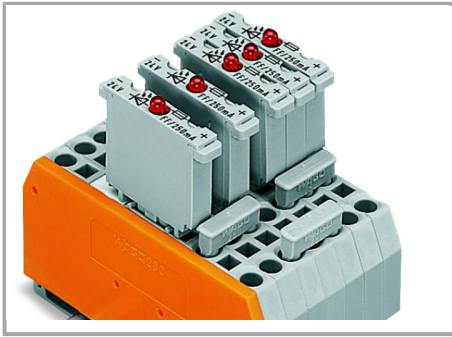

Fișă tehnică | Număr articol: 281-485

Comb-style jumper bar; insulated; 5-way; IN = IN terminal block; gray

www.wago.com/281-485

Date

Material Data

Color	gray
Fire load	0,021 MJ
Weight	6,2 g

Commercial data

[Descărcare](#)

Installation Notes

Jumpered

Supus modificărilor.

Commoning with comb-style jumper bar.

Push comb-style jumper bar down until fully inserted.

Jumpered

4-conductor through terminal blocks, angled type –

formation of groups with 3-way, comb-style jumper bars

Jumpered

Supus modificărilor.

Carrier terminal blocks with component plugs,

alternate comb-style jumper bars,

3-way, comb-style jumper bar

Jumpered

Commoning front-entry disconnect terminal blocks via comb-style jumper bar using a 10-pole operating tool.