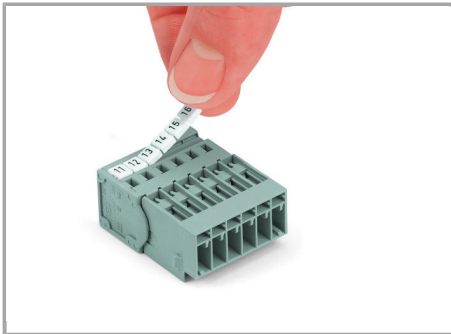

Operating tool

Inserting a conductor via operating tool (example shows a male connector).

Application

Supus modificărilor.

Male connector with CAGE CLAMP® and mounting flanges

1-connector female plug, straight

Marking

Labeling a male connector with CAGE CLAMP® connection via Mini-WSB quick markers.

Familie de produse

X-COM

Afișare globală produse din familie.

Supus modificărilor.