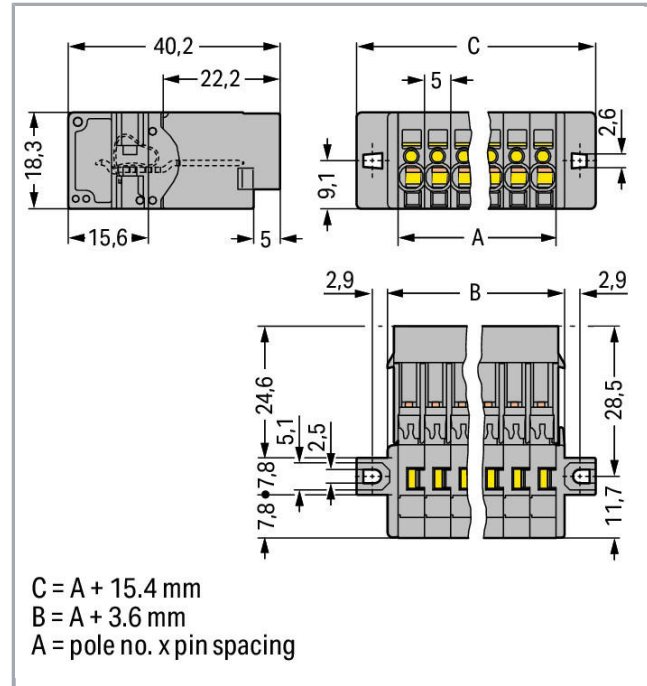

Fișă tehnică | Număr articol: 769-613/002-000

1-conductor male connector; clamping collar; 4 mm²; Pin spacing 5 mm; 13-pole; 4,00 mm²; gray

www.wago.com/769-613/002-000

RoHS Compliant

BOMcheck.net

Culoare: ■

Geometrical Data

Pin spacing	5 mm / 0.197 inch
Width	80,4 mm / 3.165 inch
Height from the surface	18,3 mm / 0.72 inch
Depth	40,2 mm / 1.583 inch

Mechanical data

Mounting type	Mounting flange
---------------	-----------------