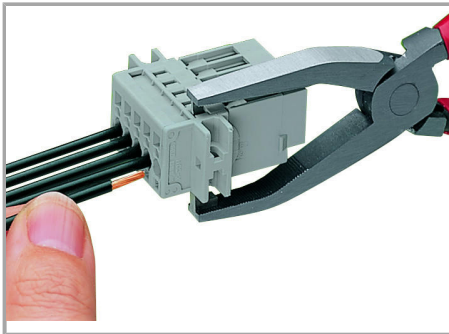

Operating tool

Inserting a conductor via operating tool (example shows a male connector).

Application

Supus modificărilor.

Male connector with CAGE CLAMP® and mounting flanges

1-connector female plug, straight