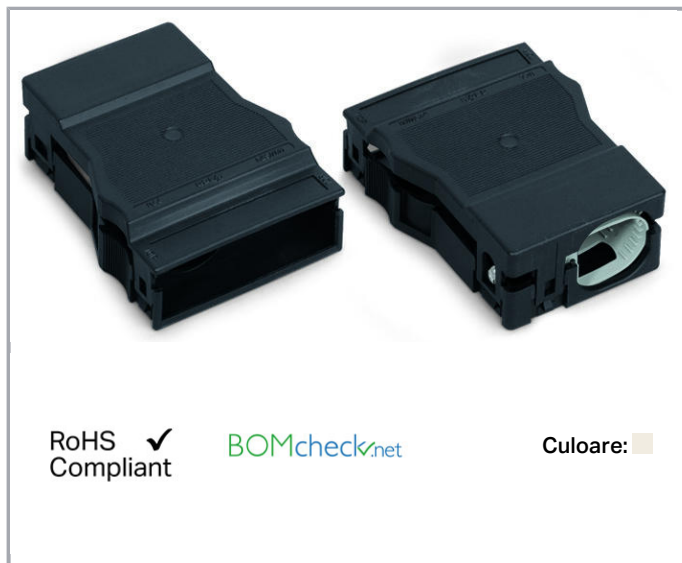

Fișă tehnică | Număr articol: 770-515/021-000

Strain relief housing; 5-pole; for 1 cable; 11.5 ... 16.5 mm; 71 mm; white

www.wago.com/770-515/021-000

Date

Connection data

Pole No.	5
Connectable sheathed cable diameter	11.5 ... 16.5 mm
Strip length (outer insulation)	71 mm