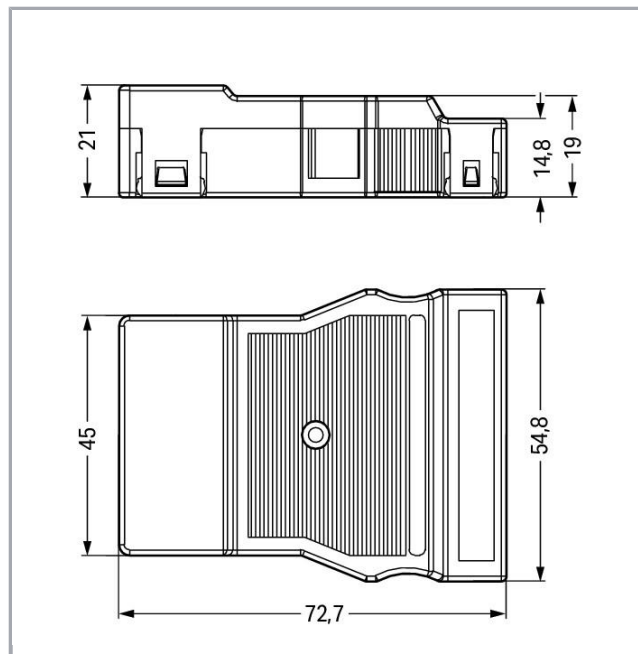

Fișă tehnică | Număr articol: 770-515/021-000

Strain relief housing; 5-pole; for 1 cable; 11.5 ... 16.5 mm; 71 mm; white

www.wago.com/770-515/021-000

Date

Connection data

Pole No.	5
Connectable sheathed cable diameter	11.5 ... 16.5 mm
Strip length (outer insulation)	71 mm

Geometrical Data

Width	54.75 mm / 2.156 inch
Height	21 mm / 0.827 inch
Depth	72.7 mm / 2.862 inch

Material Data

Color	white
Insulation material	Polyamide 66 (PA 66)
Fire load	0,553 MJ
Weight	19,9 g

Supus modificărilor.