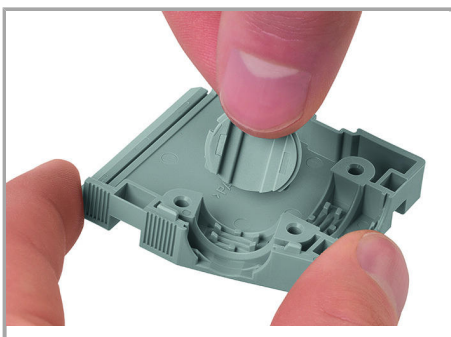

URL

Descărcare

Installation Notes

Assembly

Snapping a cover into the unused cable outlet.

Assembly

Strain relief housing shown with a male connector equipped with CAGE CLAMP®

Assembly