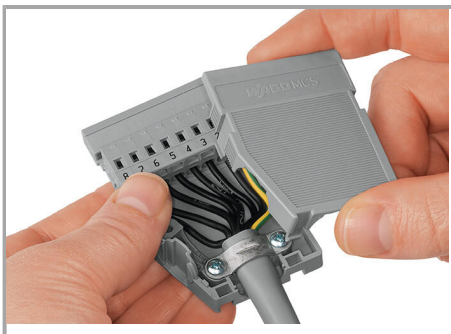

URL

Descărcare

Installation Notes

Assembly

Snapping a cover into the unused cable outlet.

Assembly

Strain relief housing shown with a male connector equipped with CAGE CLAMP®

Assembly