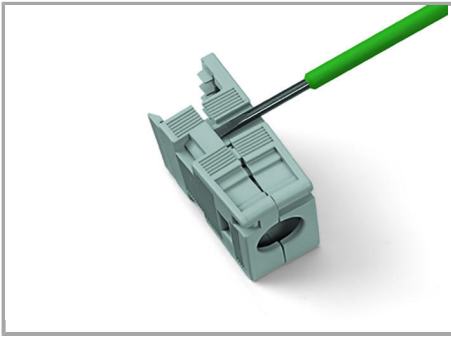

Disassembling a strain relief housing is only possible using an operating tool (e.g., 210-719).

Supus modificărilor.