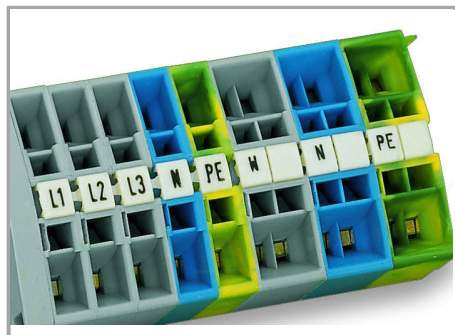

Geometrical Data

Marker/Strip width	5 mm
Marker width	5 mm

Material Data

Color	red
Weight	6,7 g
Fire load	0,201 MJ

Commercial data

Product Group	2 (Terminal Block Accessories)
Packaging type	BOX
Country of origin	DE
GTIN	4017332257992
Customs tariff number	49119900000

Counterpart

Installation Notes

Marking

Marking via Mini-WSB Quick markers.

Familie de produse

Mini-WSB

[Afișare globală produse din familie.](#)

Supus modificărilor.