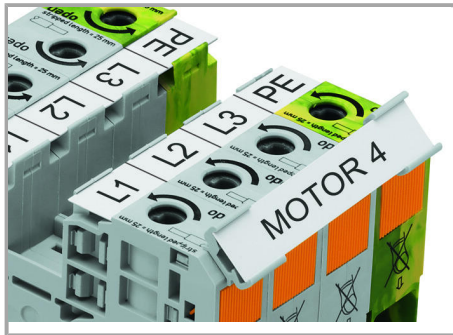

Nr. articol: 793-5501/000-012

WMB marking card; as card; for terminal block width 5 - 17.5 mm; stretchable 5 - 5.2 mm; plain; snap-on type; orange

www.wago.com/793-5501/000-012

Nr. articol: 793-5501/000-017

WMB marking card; as card; for terminal block width 5 - 17.5 mm; stretchable 5 - 5.2 mm; plain; snap-on type; green

www.wago.com/793-5501/000-017

Nr. articol: 793-5501/000-023

WMB marking card; as card; for terminal block width 5 - 17.5 mm; stretchable 5 - 5.2 mm; plain; snap-on type; light green

www.wago.com/793-5501/000-023

Nr. articol: 793-5501/000-024

WMB marking card; as card; for terminal block width 5 - 17.5 mm; stretchable 5 - 5.2 mm; plain; snap-on type; violet

www.wago.com/793-5501/000-024

Descărcări

CAD/CAE-Data

CAE data

WSCAD Universe 285-442

URL

Descărcare

Installation Notes

Marking

Marker carrier for marking strips (2009-110)
or 2 x WMB markers for 285-13x, 285-15x
and 285-19x terminal blocks

Supus modificărilor.

WAGO Kontakttechnik GmbH & Co. KG
/Representative Office Romania
Sos. Pipera-Tunari nr. 1/1
building 1, 2nd floor | 077190 Voluntari, Ilfov
Tel.: +40-(0)31 421 85 68 | Email: info-RO@wago.com

Aveți întrebări despre produsele noastre?

Vă stăm la dispoziție pentru preluarea apelului la +40 (0) 31 421 85 68.