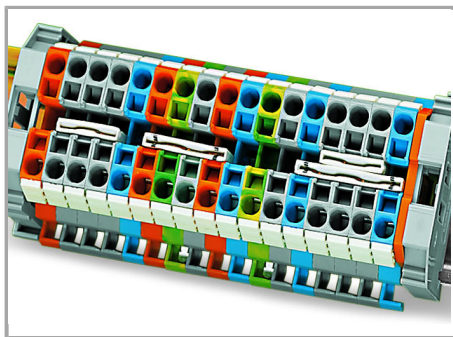

Commoning with push-in type jumper bars:

Two parallel jumper slots are accommodated in one terminal block.

Push jumper bars down firmly until fully inserted. When using multipole bars, push alternately on the right and then left side, until installed.

Push-in type jumper bars 1 – 3 – 5 – 7 or
1 – – 4 – – 7

upon request

Supus modificărilor.