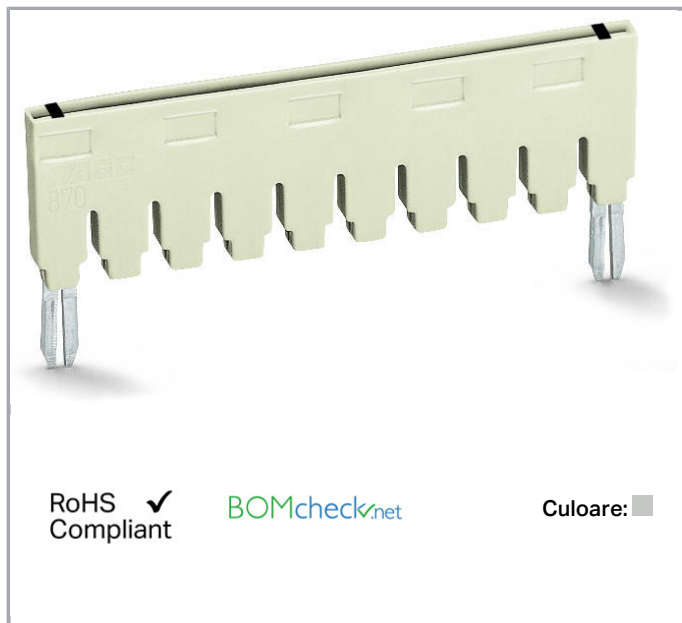

Fișă tehnică | Număr articol: 870-435

Push-in type jumper bar; insulated; from 1 to 5; Nominal current 18 A; light gray

www.wago.com/870-435

Date

Electrical data

Ratings per IEC/EN 60664-1

Rated current	18 A
---------------	------

Approvals Ex

Rated current (Ex e II)	13,5 A
-------------------------	--------

Geometrical Data

Width	24 mm / 0.945 inch
-------	--------------------

Depth	2.5 mm / 0.098 inch
-------	---------------------

Commoning with push-in type jumper bars:

Two parallel jumper slots are accommodated in one terminal block.

Push jumper bars down firmly until fully inserted. When using multipole bars, push alternately on the right and then left side, until installed.