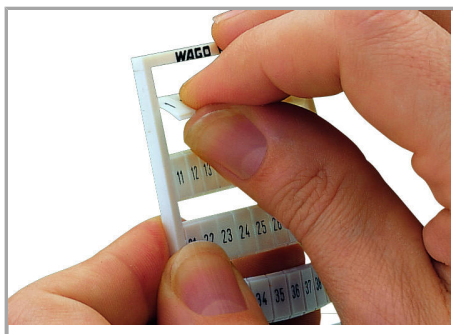

Material Data

Color	white
Weight	9,5 g
Fire load	0,257 MJ

Commercial data

Product Group	2 (Terminal Block Accessories)
Packaging type	BOX
Country of origin	DE
GTIN	4017332397704
Customs tariff number	491 19900000

Counterpart

Installation Notes

Application

Separating a strip from the WMB marker card.