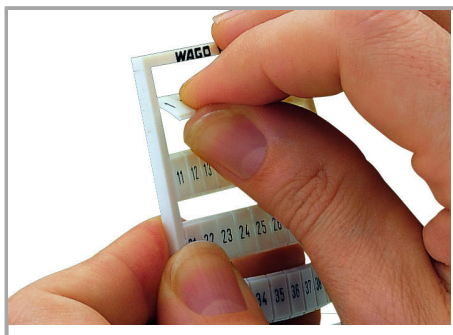

Fire load 0,196 MJ

Commercial data

Product Group	2 (Terminal Block Accessories)
Packaging type	bag
Country of origin	DE
GTIN	4055143698948
Customs tariff number	491 19900000

Counterpart

Installation Notes

Application

Separating a strip from the WMB marker card.