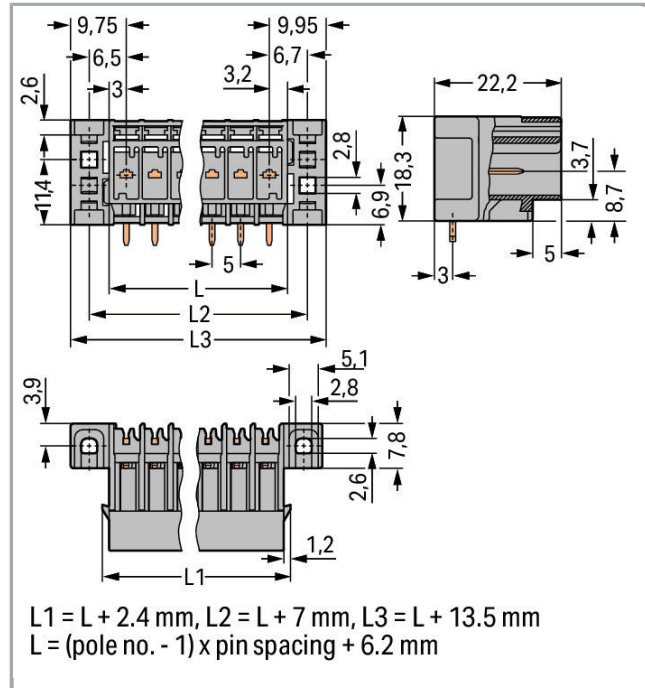

Date

Electrical data

Ratings per IEC/EN 60664-1

Nominal voltage (III/3)	250 V
Rated surge voltage (III/3)	4 kV
Rated voltage (III/2)	500 V
Rated surge voltage (III/2)	4 kV
Rated current	32 A
Legend (ratings)	(III / 3) ≙ Overvoltage category III / Pollution degree 3

Supus modificărilor.

WAGO Kontakttechnik GmbH & Co. KG
/Representative Office Romania
Sos. Pipera-Tunari nr. 1/1
building 1, 2nd floor | 077190 Voluntari, Ilfov
Tel.: +40-(0)31 421 85 68 | Email: info-RO@wago.com

Aveți întrebări despre produsele noastre?

Vă stăm la dispoziție pentru preluarea apelului la +40 (0) 31 421 85 68.