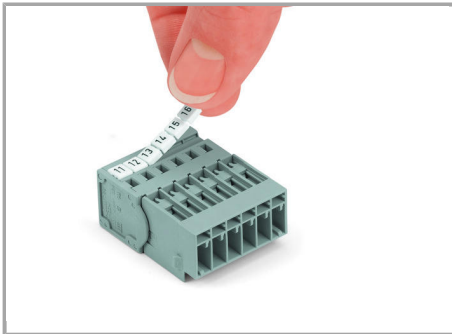

Sheet metal cutout

Male connectors with CAGE CLAMP® connection (769-6xx/005-000) and snap-in flanges

Inserting a conductor

Supus modificărilor.

Operating tool

Inserting a conductor via operating tool  
(example shows a male connector).

#### Marking

Labeling a male connector with  
CAGE CLAMP® connection via Mini-WSB  
quick markers.