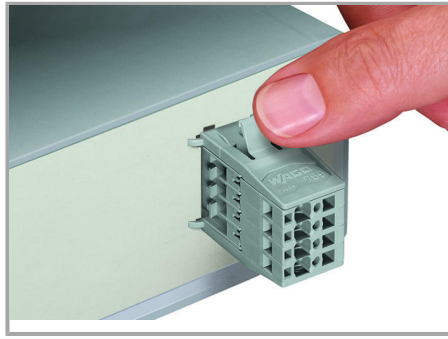

Male connector with snap-in flanges