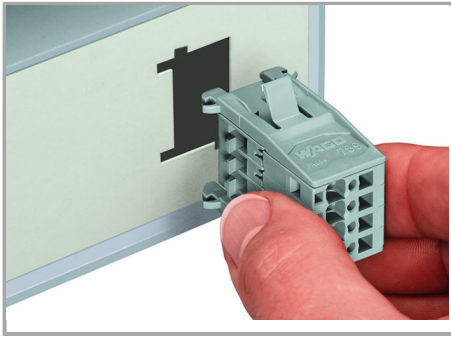

#### Installation

Supus modificărilor.

Insert male connector with snap-in flanges (769-604/005-000) into the cutout.

Male connector with snap-in flanges

Snap-in mounting without tools

Snap-in mounting without tools