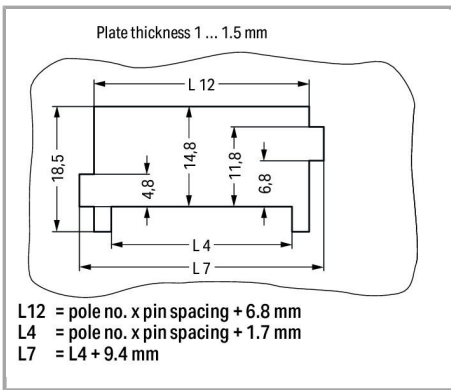

#### Installation

Supus modificărilor.

Insert male connector with snap-in flanges (769-604/005-000) into the cutout.

Male connector with snap-in flanges

Snap-in mounting without tools

Snap-in mounting without tools