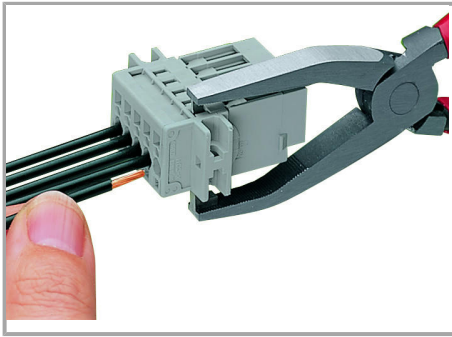

Operating tool

Inserting a conductor via operating tool
(example shows a male connector).