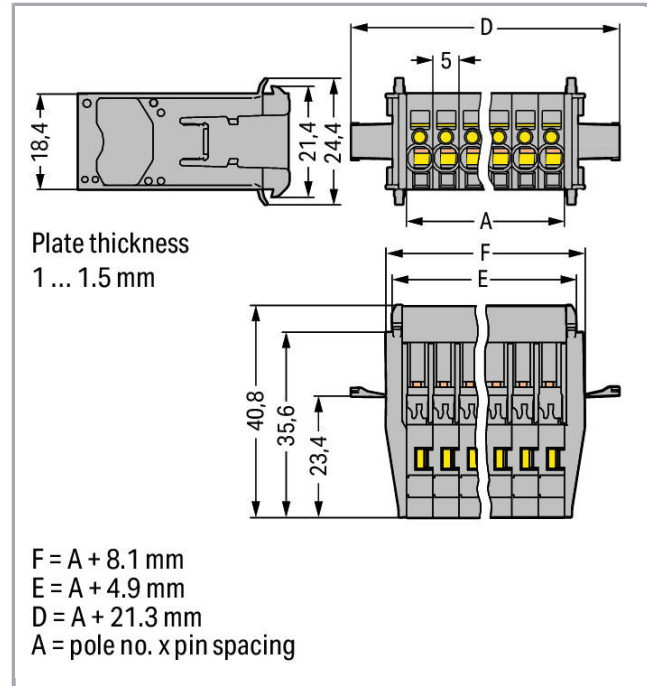

Date

Electrical data

Ratings per IEC/EN 60664-1

Nominal voltage (III/3)	500 V
Rated surge voltage (III/3)	6 kV
Rated current	32 A
Legend (ratings)	(III / 3) ≙ Overvoltage category III / Pollution degree 3

Connection data

Connection technology	CAGE CLAMP®
Actuation type	Operating tool
Connectable conductor materials	Copper

Supus modificărilor.

WAGO Kontakttechnik GmbH & Co. KG
/Representative Office Romania
Sos. Pipera-Tunari nr. 1/1
building 1, 2nd floor | 077190 Voluntari, Ilfov
Tel.: +40-(0)31 421 85 68 | Email: info-RO@wago.com

Aveți întrebări despre produsele noastre?
Vă stăm la dispoziție pentru preluarea apelului la +40 (0) 31 421 85 68.