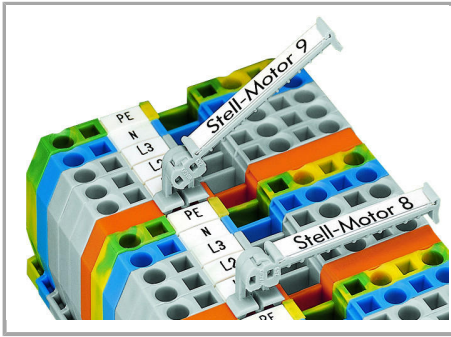

This pivoting group marker carrier has been developed for group marking of rail-mount terminal blocks and incorporates many customer requirements.

- Can be used in all multiprofile marker slots for rail-mount terminal blocks from 5 mm (0.197 inch) on or in spacer housings as shown above.
- Pivotal in seven different stable positions, providing the best visual angle in case of difficult mounting conditions

Supus modificărilor.