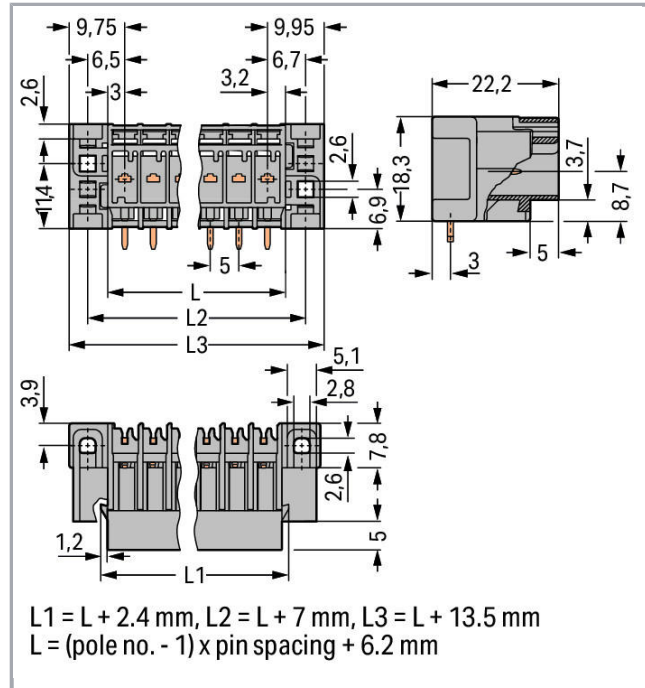

Fișă tehnică | Număr articol: 769-668/004-000

THT male header; 1.0 x 1.0 mm solder pin; angled; Pin spacing 5 mm; 8-pole;
gray

www.wago.com/769-668/004-000

RoHS Compliant

BOMcheck.net

Culoare: ■

Date

Electrical data

Pin spacing	5 mm / 0.197 inch
Width	54.7 mm / 2.154 inch
Height from the surface	18.3 mm / 0.72 inch
Depth	22.2 mm / 0.874 inch

Mechanical data

Mounting type	Mounting flange
---------------	-----------------