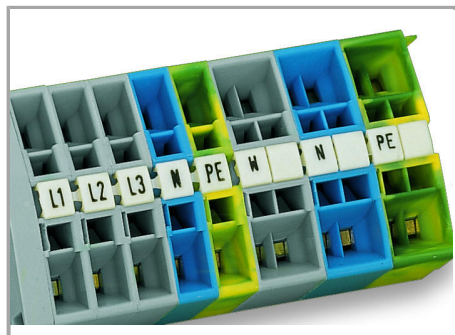

Fișă tehnică | Număr articol: 247-508/000-005

Mini-WSB marking card; as card; MARKED; 24 V (100x); not stretchable;
Horizontal marking; snap-on type; red

www.wago.com/247-508/000-005

RoHS
Compliant

BOMcheck.net

Culoare: ■

Date

Technical Data

Suitable	for WAGO-I/O-SYSTEM
Marking	24 V
Marking (number)	100
Marking direction	Horizontal marking
Marking color	black
Marking type	Symbol
Darstellung des Aufdrucks	same symbols per strip
Pre-assembly	10 strips with 10 markers per card

Aveți întrebări despre produsele noastre?
Vă stăm la dispoziție pentru preluarea apelului la +40 (0) 31 421 85 68.

Geometrical Data

Marker/Strip width	5 mm
Marker width	5 mm

Material Data

Color	red
Weight	6,7 g
Fire load	0,201 MJ

Commercial data

Product Group	2 (Terminal Block Accessories)
Packaging type	BOX
Country of origin	DE
GTIN	4017332289153
Customs tariff number	4911990000

Counterpart

Installation Notes

Marking

Marking via Mini-WSB Quick markers.