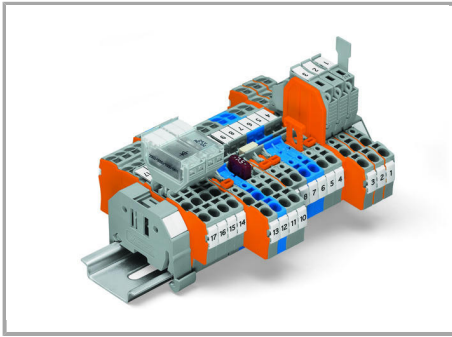

The monitoring of control and operating current circuits with LED modules on rail-mount terminal blocks provides several advantages:

- No additional cost for assembly and wiring
- ■
- Separation into functional and wiring levels
- ■
- Fast and easy replacement of other functional units
- ■

Additional advantages:

- Polarized switching direction
- ■
- Terminal blocks/modules provide high-density wiring in a width of just 5.2 mm
- ■

Supus modificărilor.