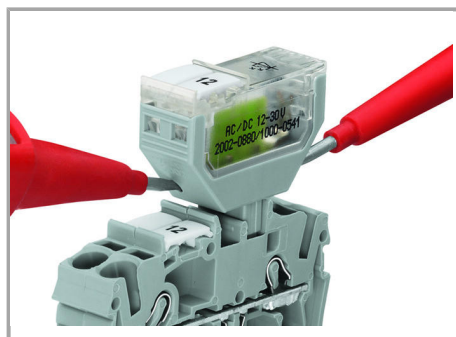

Supus modificărilor.

Dimensions of carrier terminal blocks with a pluggable LED module:

66.1 mm / 2.62 inch for 2002-1661

76.8 mm / 3.02 inch for 2002-1761

87.5 mm / 3.45 inch for 2002-1861

72.9 mm / 2.87 inch for 2002-1961

Testing

Testing can also be performed via 2-pole test plugs.

Marking

Supus modificărilor.

Labelling via WMB Multi markers and marking strips.

Familie de produse

TOPJOB® S

TOPJOB® S: In various industrial applications and modern building installations, WAGO's wide and versatile range of rail-mount terminal blocks provides more than just reliable electrical connections.