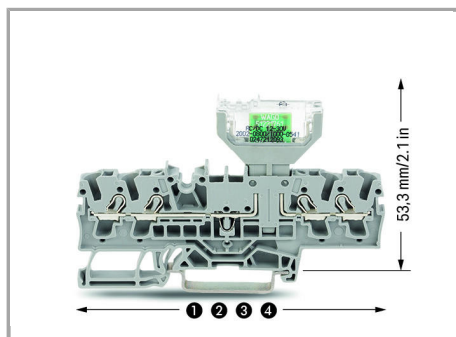

Dimensions of carrier terminal blocks with a pluggable LED module:

66.1 mm / 2.62 inch for 2002-1661

76.8 mm / 3.02 inch for 2002-1761

87.5 mm / 3.45 inch for 2002-1861

72.9 mm / 2.87 inch for 2002-1961