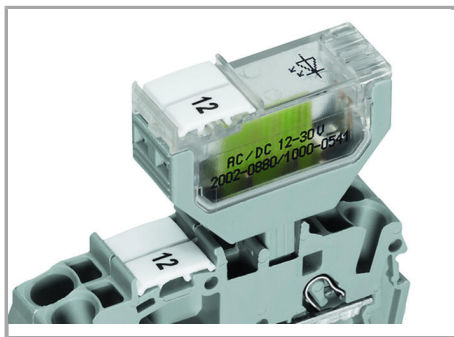

Labelling via WMB Multi markers and marking strips.

Familie de produse

TOPJOB® S

TOPJOB® S: In various industrial applications and modern building installations, WAGO's wide and versatile range of rail-mount terminal blocks provides more than just reliable electrical connections.

[Afișare globală produse din familie.](#)

Supus modificărilor.