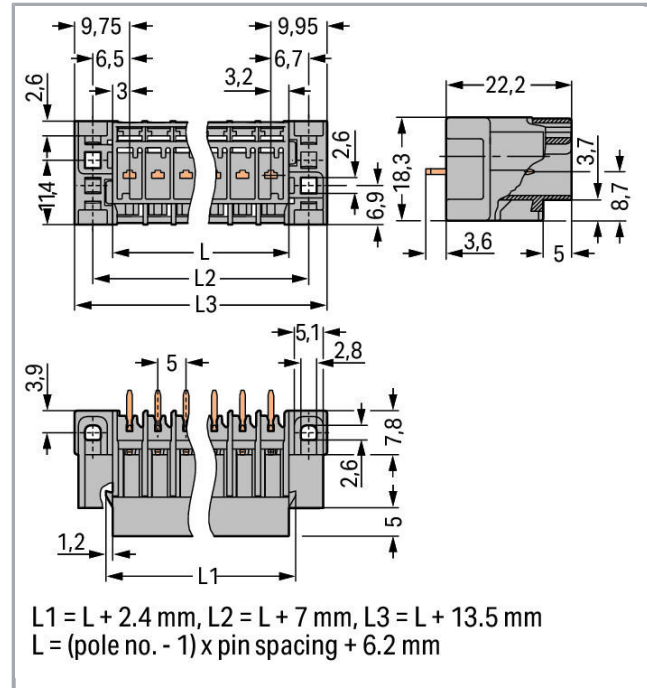

Date

Electrical data

Ratings per IEC/EN 60664-1

Nominal voltage (III/3)	250 V
Rated surge voltage (III/3)	4 kV
Rated voltage (III/2)	500 V
Rated surge voltage (III/2)	4 kV
Rated current	32 A
Legend (ratings)	(III / 3) ≙ Overvoltage category III / Pollution degree 3

Supus modificărilor.

WAGO Kontakttechnik GmbH & Co. KG
/Representative Office Romania
Sos. Pipera-Tunari nr. 1/1
building 1, 2nd floor | 077190 Voluntari, Ilfov
Tel.: +40-(0)31 421 85 68 | Email: info-RO@wago.com

Aveți întrebări despre produsele noastre?
Vă stăm la dispoziție pentru preluarea apelului la +40 (0) 31 421 85 68.