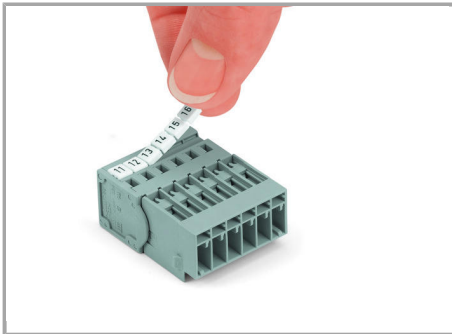

Installation Notes

Inserting a conductor

Operating tool

Inserting a conductor via operating tool
(example shows a male connector).

Application

Supus modificărilor.

Male connector with CAGE CLAMP® connection

1-connector female plug, straight

Marking

Labeling a male connector with CAGE CLAMP® connection via Mini-WSB quick markers.

Familie de produse

X-COM

Afișare globală produse din familie.

Supus modificărilor.