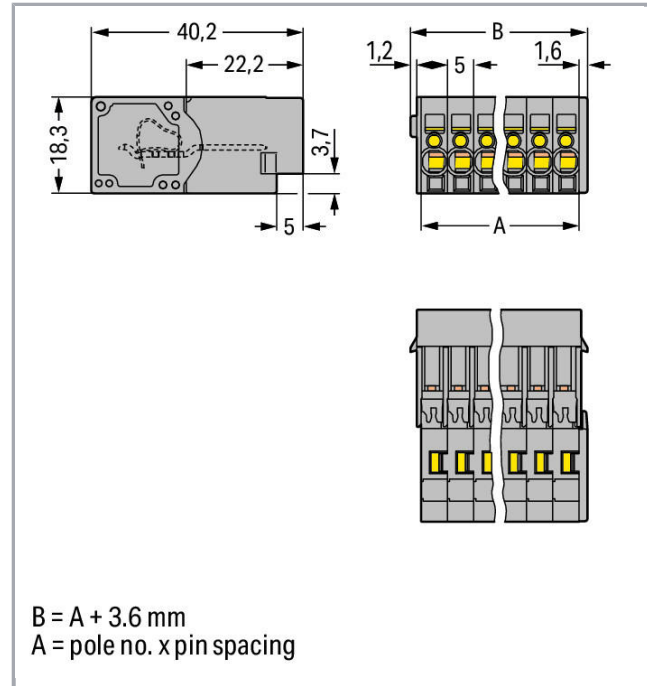

Fișă tehnică | Număr articol: 769-615

1-conductor male connector; 4 mm²; Pin spacing 5 mm; 15-pole; 4,00 mm²; gray

www.wago.com/769-615

RoHS
Compliant

BOMcheck.net

Culoare: ■

Date

Electrical data