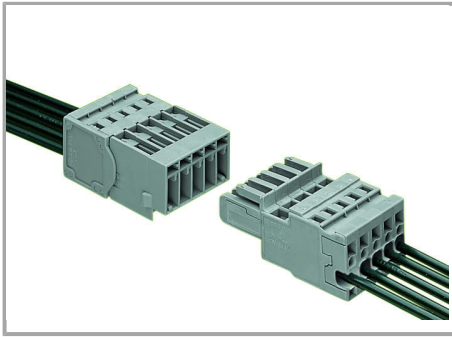

Installation Notes

Inserting a conductor

Operating tool

Inserting a conductor via operating tool
(example shows a male connector).

Application

Supus modificărilor.

Male connector with CAGE CLAMP® connection

1-connector female plug, straight

Marking

Labeling a male connector with CAGE CLAMP® connection via Mini-WSB quick markers.

Familie de produse

X-COM

Afișare globală produse din familie.

Supus modificărilor.