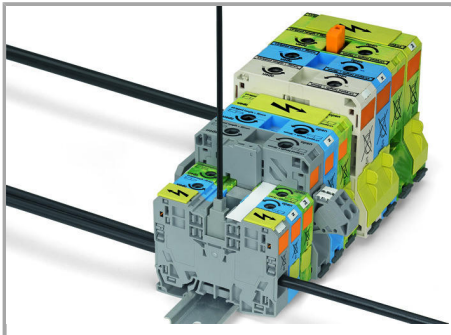

GTIN 4044918853408

Customs tariff number 85366990990

Counterpart

Descărcări Documentation

Additional Information

Technical explanations	Apr 3, 2019	pdf 2,1 MB	Descărcare

CAD/CAE-Data

CAE data

WSCAD Universe 283-407	URL	Descărcare

Installation Notes

Voltage Tap

Always push power tap (283-407) down into the terminal block until fully inserted!

Supus modificărilor.

WAGO Kontakttechnik GmbH & Co. KG
/Representative Office Romania
Sos. Pipera-Tunari nr. 1/1
building 1, 2nd floor | 077190 Voluntari, Ilfov
Tel.: +40-(0)31 421 85 68 | Email: info-RO@wago.com

Aveți întrebări despre produsele noastre?
Vă stăm la dispoziție pentru preluarea apelului la +40 (0) 31 421 85 68.