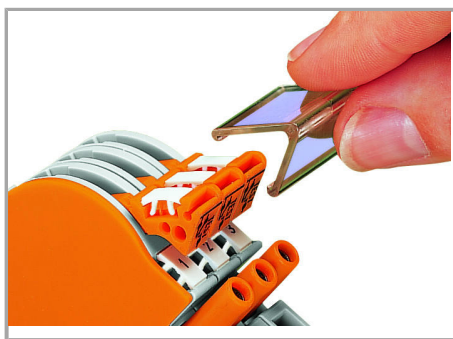

Snapping a transparent locking cover onto 1–8 disconnect links:

a) Mechanically lock several links for multi-pole switching applications

b) Protect markers