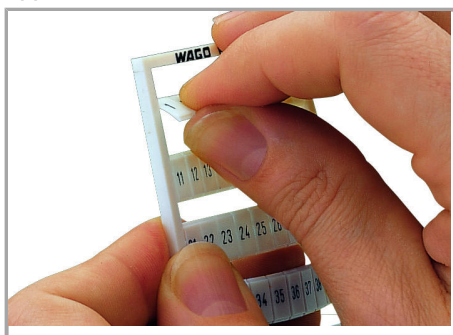

Weight	7,2 g
Fire load	0,215 MJ

Commercial data

Product Group	2 (Terminal Block Accessories)
Packaging type	BOX
Country of origin	DE
GTIN	4044918923224
Customs tariff number	491 19900000

Counterpart

Installation Notes

Application

Separating a strip from the WMB marker card.