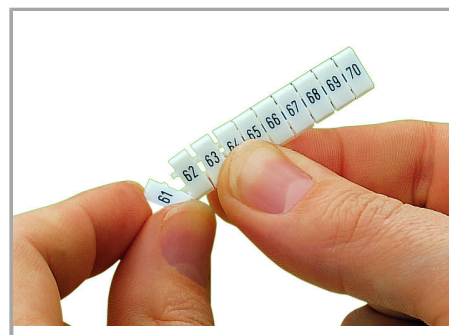

Fișă tehnică | Număr articol: 793-5608

WMB marking card; as card; MARKED; 101 ... 150 (2x); stretchable 5 - 5.2 mm; Vertical marking; snap-on type; white

www.wago.com/793-5608

Date

Technical Data

Marking	101 ... 150
Marking (number)	2
Marking direction	Vertical marking
Marking color	black
Marking type	Numbers
Darstellung des Aufdrucks	consecutive numbers per strip
Pre-assembly	10 strips with 10 markers per card

Geometrical Data

Marker/Strip width	5 ... 5,2 mm
Marker width	5 mm

Material Data

Color	white
-------	-------

Supus modificărilor.

WAGO Kontakttechnik GmbH & Co. KG
/Representative Office Romania
Sos. Pipera-Tunari nr. 1/1
building 1, 2nd floor | 077190 Voluntari, Ilfov
Tel.: +40-(0)31 421 85 68 | Email: info-RO@wago.com

Counterpart

Installation Notes

Application

Separating a strip from the WMB marker card.

Stretching a WMB marker strip.

Separating an individual marker from the WMB marker strip – for larger terminal blocks.