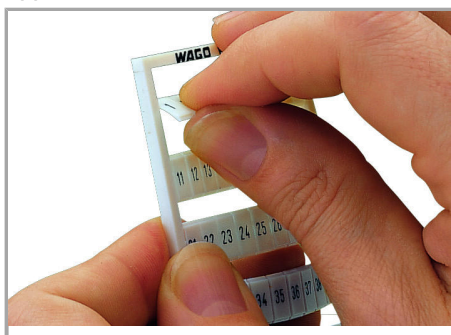

Fișă tehnică | Număr articol: 793-5608

WMB marking card; as card; MARKED; 101 ... 150 (2x); stretchable 5 - 5.2 mm; Vertical marking; snap-on type; white

www.wago.com/793-5608

Date

Technical Data

Marking	101 ... 150
Marking (number)	2
Marking direction	Vertical marking
Marking color	black
Marking type	Numbers
Darstellung des Aufdrucks	consecutive numbers per strip
Pre-assembly	10 strips with 10 markers per card

Geometrical Data

Marker/Strip width	5 ... 5,2 mm
Marker width	5 mm

Material Data

Color	white
-------	-------

Supus modificărilor.

WAGO Kontakttechnik GmbH & Co. KG
/Representative Office Romania
Sos. Pipera-Tunari nr. 1/1
building 1, 2nd floor | 077190 Voluntari, Ilfov
Tel.: +40-(0)31 421 85 68 | Email: info-RO@wago.com

Counterpart

Installation Notes

Application

Separating a strip from the WMB marker card.

Stretching a WMB marker strip.

Separating an individual marker from the WMB marker strip – for larger terminal blocks.