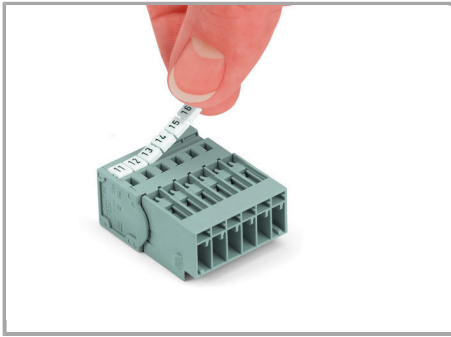

Application

Male connector with CAGE CLAMP®
connection

1-connector female plug, straight

Marking

Supus modificărilor.

Labeling a male connector with
CAGE CLAMP® connection via Mini-WSB
quick markers.

Familie de produse