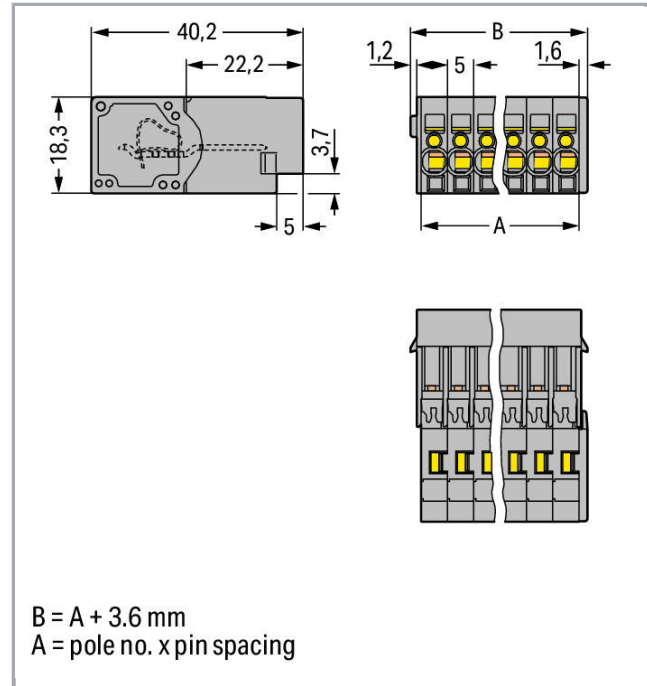

Fișă tehnică | Număr articol: 769-609

1-conductor male connector; 4 mm²; Pin spacing 5 mm; 9-pole; 4,00 mm²; gray

www.wago.com/769-609

RoHS
Compliant

BOMcheck.net

Culoare: ■

Date

Electrical data

Geometrical Data

Pin spacing	5 mm / 0.197 inch
Width	48,6 mm / 1.913 inch
Height	18,3 mm / 0.72 inch
Depth	40,2 mm / 1.583 inch

Plug connection

Contact type (pluggable connector)	Male connector/plug
Connector (connection type)	for conductor