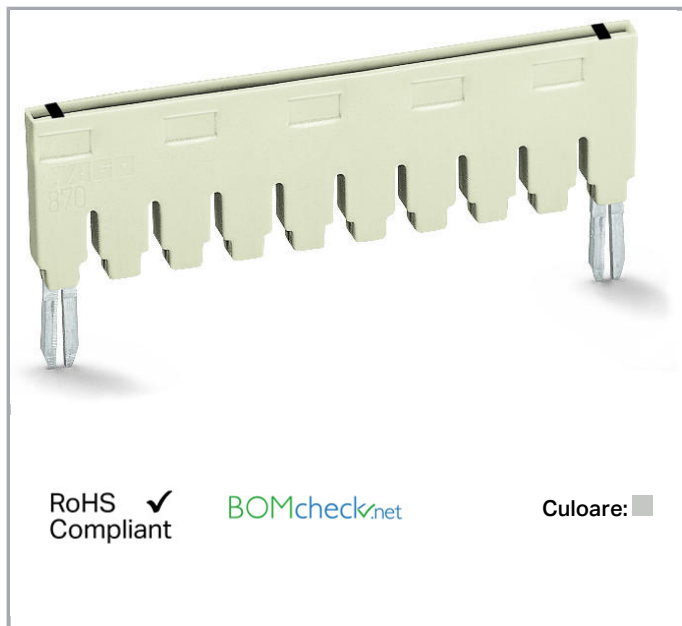

Fișă tehnică | Număr articol: 870-436

Push-in type jumper bar; insulated; from 1 to 6; Nominal current 18 A; light gray

www.wago.com/870-436

Date

Electrical data

Ratings per IEC/EN 60664-1

Rated current	18 A
---------------	------

Approvals Ex

Rated current (Ex e II)	13,5 A
-------------------------	--------

Geometrical Data

Width	29 mm / 1.142 inch
-------	--------------------

Depth	2.5 mm / 0.098 inch
-------	---------------------

Commoning with push-in type jumper bars:

Two parallel jumper slots are accommodated in one terminal block.

Push jumper bars down firmly until fully inserted. When using multipole bars, push alternately on the right and then left side, until installed.