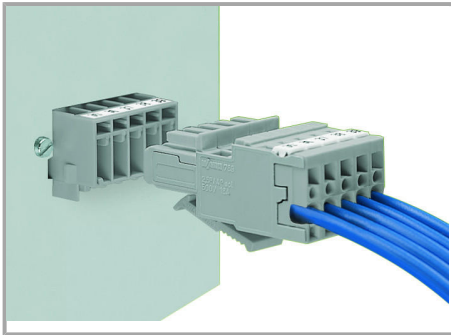

- View Logic ViewDraw
- Quadcept
- Zuken CadStar 3 and 4
- Zuken CR-5000 and CR-8000

PCB Component Libraries (EDA), PCB CAD Library Ultra Librarian

Installation Notes

Application

Male header with mounting flanges

1-conductor female plug with bottom-mount locking levers