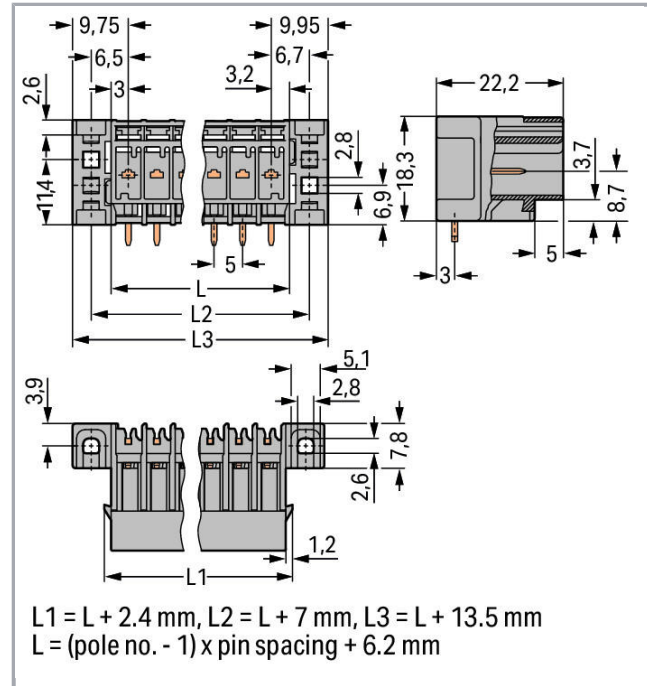

Date

Electrical data

Ratings per IEC/EN 60664-1

Nominal voltage (III/3)	250 V
Rated surge voltage (III/3)	4 kV
Rated voltage (III/2)	500 V
Rated surge voltage (III/2)	4 kV
Rated current	32 A
Legend (ratings)	(III / 3) ≙ Overvoltage category III / Pollution degree 3

Supus modificărilor.

WAGO Kontakttechnik GmbH & Co. KG
/Representative Office Romania
Sos. Pipera-Tunari nr. 1/1
building 1, 2nd floor | 077190 Voluntari, Ilfov
Tel.: +40-(0)31 421 85 68 | Email: info-RO@wago.com

Aveți întrebări despre produsele noastre?
Vă stăm la dispoziție pentru preluarea apelului la +40 (0) 31 421 85 68.