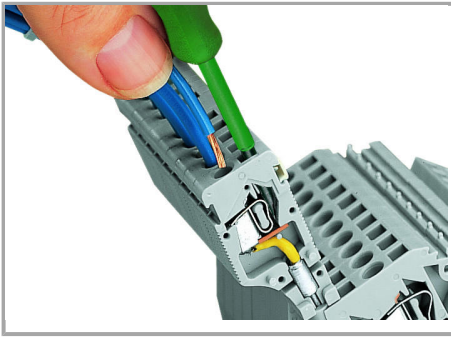

URL

Descărcare

Installation Notes

Assembly

Snapping test plug and spacer modules together to assemble a multipole test plug module (max. 10 poles).

Inserting a conductor

Supus modificărilor.

CAGE CLAMP® connection