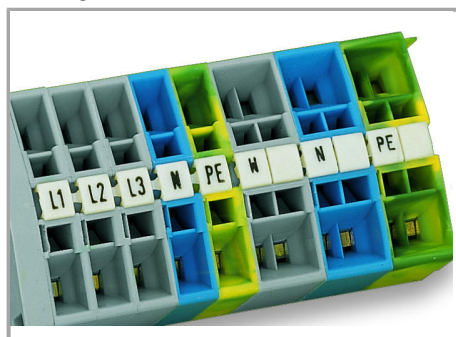

Weight	6,2 g
Fire load	0,201 MJ

Commercial data

Product Group	2 (Terminal Block Accessories)
Packaging type	bag
Country of origin	DE
GTIN	4055143694476
Customs tariff number	491 19900000

Counterpart

Installation Notes

Marking

Marking via Mini-WSB Quick markers.

Familie de produse

Mini-WSB

Afișare globală produse din familie.

Supus modificărilor.