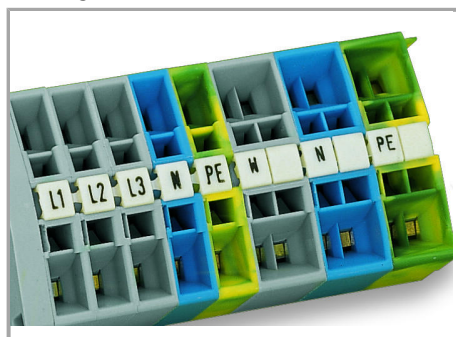

Fișă tehnică | Număr articol: 248-599

Mini-WSB marking card; as card; MARKED; 1, 3, 5, ..., 99 and 2, 4, 6, ..., 100 (1x); not stretchable; Horizontal marking; snap-on type; white

www.wago.com/248-599

RoHS Compliant

BOMcheck.net

Culoare:

Date

Technical Data

Suitable	For Double-Deck Terminal Blocks
Marking	1, 3, 5, ..., 99 and 2, 4, 6, ..., 100
Marking	1, 3, 5, ..., 99 and 2, 4, 6, ..., 100
Marking (number)	1
Marking direction	Horizontal marking
Marking color	black
Marking type	Digits
Darstellung des Aufdrucks	consecutive numbers per strip
Pre-assembly	10 strips with 10 markers per card

Aveți întrebări despre produsele noastre?
Vă stăm la dispoziție pentru preluarea apelului la +40 (0) 31 421 85 68.

Material Data

Color	white
Weight	6,2 g
Fire load	0,201 MJ

Commercial data

Product Group	2 (Terminal Block Accessories)
Packaging type	BOX
Country of origin	DE
GTIN	4017332288286
Customs tariff number	4911990000

Counterpart

Installation Notes

Marking

Marking via Mini-WSB Quick markers.

Familie de produse

Mini-WSB

[Afișare globală produse din familie.](#)

Supus modificărilor.